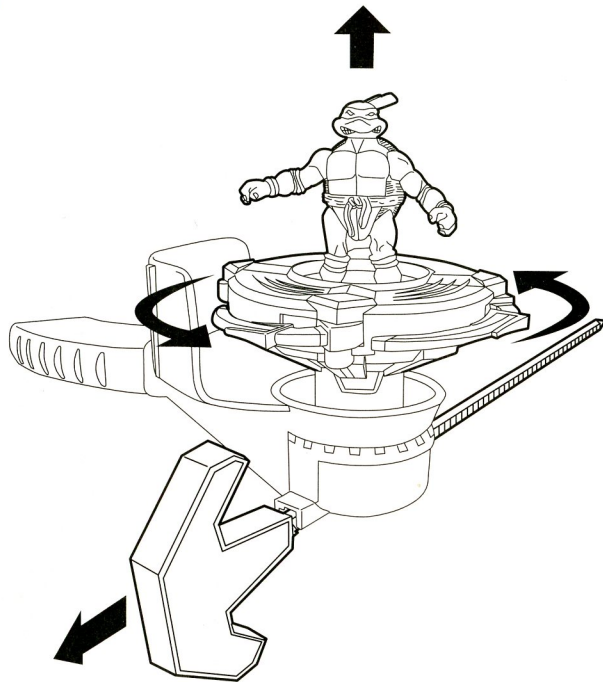

TURBO BASHERS RAPHAEL®

1. Hold launcher base in left hand and insert rip cord into slot located underneath. Place Turbo Basher fighter (with blades drawn in) into base by lining up grooves on bottom with matching pegs on launcher.

2. Prepare to fight with the TMNT Turbo Basher by playing it safe! Make sure launcher is far from your face and aim Turbo Basher close to the ground, away from other individuals. Launch by pulling rip cord at a medium speed. Turbo Basher will spin in a counter-clockwise direction and automatically leap off the launcher and into a rigorous spin.