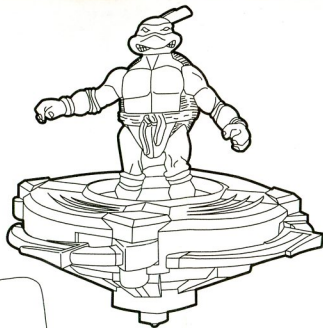

TURBO BASHERS RAPHAEL®

1. Hold launcher base in left hand and insert rip cord into slot located underneath. Place Turbo Basher fighter (with blades drawn in) into base by lining up grooves on bottom with matching pegs on launcher.

2. Prepare to fight with the TMNT Turbo Basher by playing it safe! Make sure launcher is far from your face and aim Turbo Basher close to the ground, away from other individuals. Launch by pulling rip cord at a medium speed. Turbo Basher will spin in a counter-clockwise direction and automatically leap off the launcher and into a rigorous spin.