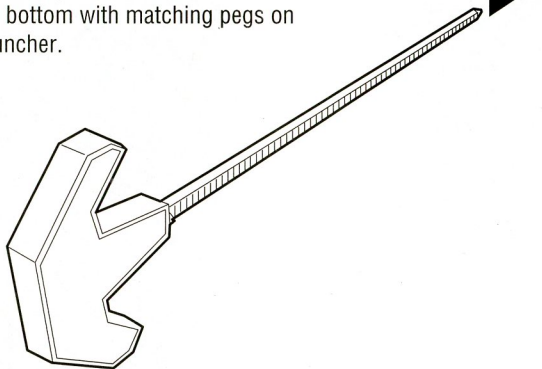

TURBO BASHERS RAPHAEL®

1. Hold launcher base in left hand and insert rip cord into slot located underneath. Place Turbo Basher fighter (with blades drawn in) into base by lining up grooves on bottom with matching pegs on launcher.

2. Prepare to fight with the TMNT Turbo Basher by playing it safe! Make sure launcher is far from your face and aim Turbo Basher close to the ground, away from other individuals. Launch by pulling rip cord at a medium speed. Turbo Basher will spin in a counter-clockwise direction and automatically leap off the launcher and into a rigorous spin.