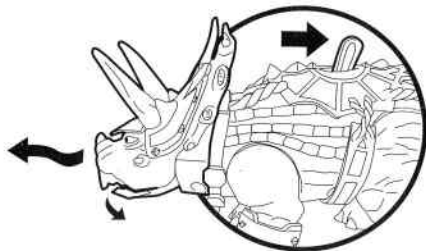

TEENAGE MUTANT NINJA TURTLES

PALEO PATROL TRICERATOPS INSTRUCTIONS:

2. Put armors on, then push back the rear spike to move head forward, twist head and open jaw.

1. Insert the tail to end of Triceratops.