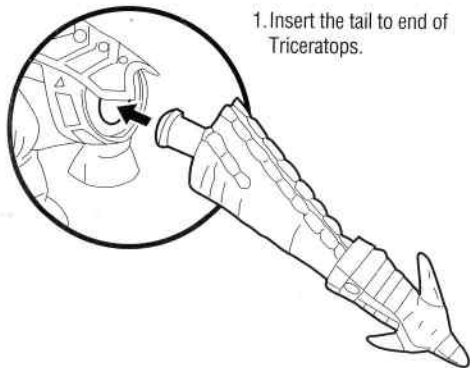

TEENAGE MUTANT NINJA TURTLES

PALEO PATROL TRICERATOPS INSTRUCTIONS:

2. Put armors on, then push back the rear spike to move head forward, twist head and open jaw.

1. Insert the tail to end of Triceratops.