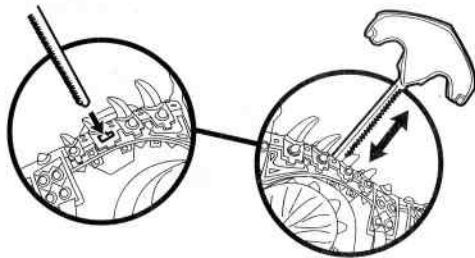

TEENAGE MUTANT NINJA TURTLES

DINO RUNNER ALLOSOSAURUS INSTRUCTIONS:

2. Ready to ride? Insert rip cord into the Allosaurus' back, rev 3 times and pull out rip cord!

1. Insert the tail into the end of Allosaurus. Secure Paleo Patrol Mike to the Dino Runner Allosaurus saddle. Make sure that Mike has his feet placed inside the stirrups.

3. Place Mike and his Dino Runner Allosaurus on a flat surface (not carpet) and they will charge forward! Insert rip cord and power up again for multiple rides!

Age 4 and up

Playmates ASST. NO. 54790
STOCK NO. 54792