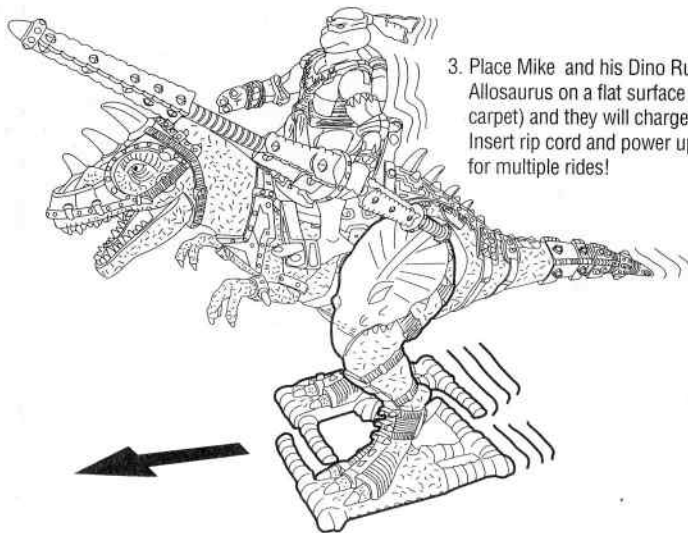

TEENAGE MUTANT NINJA TURTLES

DINO RUNNER ALLOSOSAURUS INSTRUCTIONS:

2. Ready to ride? Insert rip cord into the Allosaurus' back, rev 3 times and pull out rip cord!

1. Insert the tail into the end of Allosaurus. Secure Paleo Patrol Mike to the Dino Runner Allosaurus saddle. Make sure that Mike has his feet placed inside the stirrups.

3. Place Mike and his Dino Runner Allosaurus on a flat surface (not carpet) and they will charge forward! Insert rip cord and power up again for multiple rides!

Age 4 and up

Playmates ASST. NO. 54790
STOCK NO. 54792

WARNING: CHOKING HAZARD
Small parts. Not for Children under 3 years.