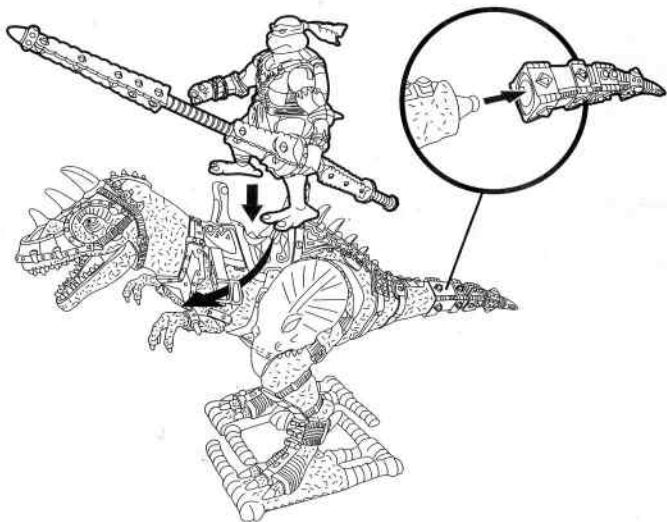

TEENAGE MUTANT NINJA TURTLES

DINO RUNNER ALLOSOSAURUS INSTRUCTIONS:

2. Ready to ride? Insert rip cord into the Allosaurus' back, rev 3 times and pull out rip cord!

1. Insert the tail into the end of Allosaurus. Secure Paleo Patrol Mike to the Dino Runner Allosaurus saddle. Make sure that Mike has his feet placed inside the stirrups.

3. Place Mike and his Dino Runner Allosaurus on a flat surface (not carpet) and they will charge forward! Insert rip cord and power up again for multiple rides!

Age 4 and up

Playmates ASST. NO. 54790
STOCK NO. 54792