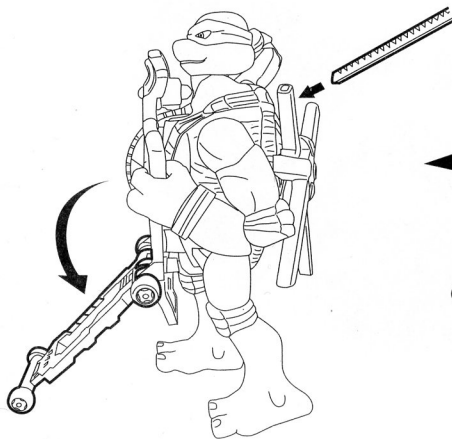

TMNT™

STREET GRINDIN' LEO INSTRUCTIONS:

1. Get ready for some Street Grindin' action. First, attach Leo's all-terrain luge to his front shell.

2. Drop the front of the luge down and forward and then insert the power cord in its slot within Leo's back shell.

3. With Leo standing up, pull the power cord up!

4. Place Leo on a flat surface and Leo runs forward and the luge folds up!

Age 4 and up

Playmates®

ASST. NO. 55490
STOCK NO. 55491

Teenage Mutant Ninja Turtles and TMNT are trademarks of Mirage Studios, Inc. Teenage Mutant Ninja Turtles®, Leonardo®, Michelangelo®, Raphael®, Donatello®, Splinter®, Shredder®, and April O'Neil® are registered trademarks of Mirage Studios, Inc. All Rights Reserved. PRINTED IN CHINA.