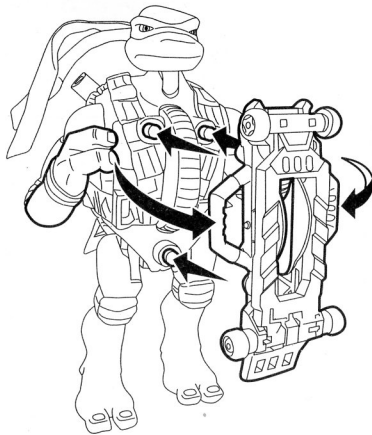

TMNT™

STREET GRINDIN' LEO INSTRUCTIONS:

1. Get ready for some Street Grindin' action. First, attach Leo's all-terrain luge to his front shell.

2. Drop the front of the luge down and forward and then insert the power cord in its slot within Leo's back shell.

3. With Leo standing up, pull the power cord up!

4. Place Leo on a flat surface and Leo runs forward and the luge folds up!

Age 4 and up

Playmates®

ASST. NO. 55490
STOCK NO. 55491

Teenage Mutant Ninja Turtles and TMNT are trademarks of Mirage Studios, Inc. Teenage Mutant Ninja Turtles®, Leonardo®, Michelangelo®, Raphael®, Donatello®, Splinter®, Shredder®, and April O'Neil® are registered trademarks of Mirage Studios, Inc. All Rights Reserved. PRINTED IN CHINA.