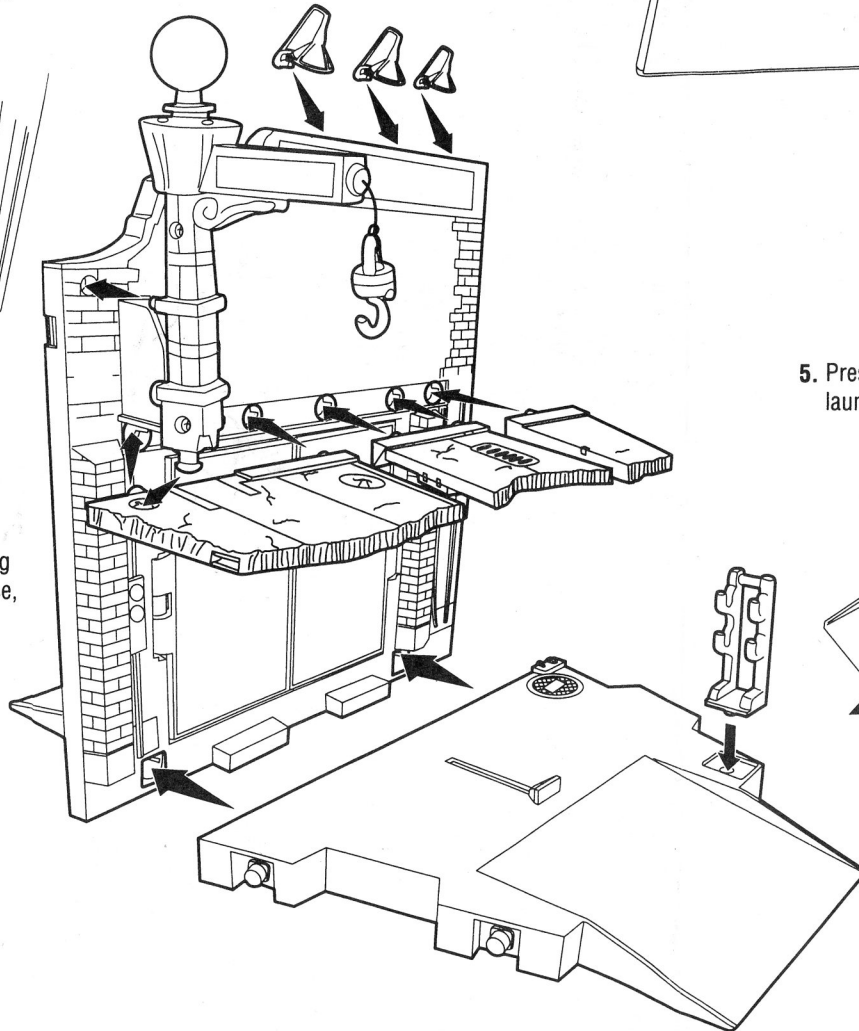

TMNTTM MINI MUTANTS

DON'S SECRET SURVEILLANCE LAB INSTRUCTIONS:

To assemble the playset:

1. Connect the ramp to the bottom of the back-side of wall.

2. Insert base level and 2nd level flooring into wall. Insert weapon-rack into base, insert lamp-post into wall, and attach lighting fixtures to top of wall.