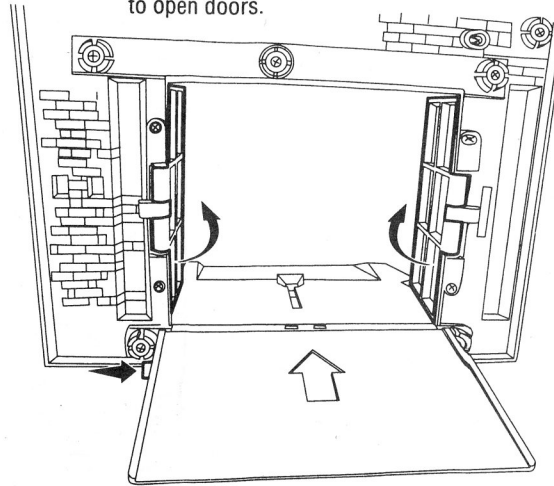

3. Press button on ramp behind wall to open doors.