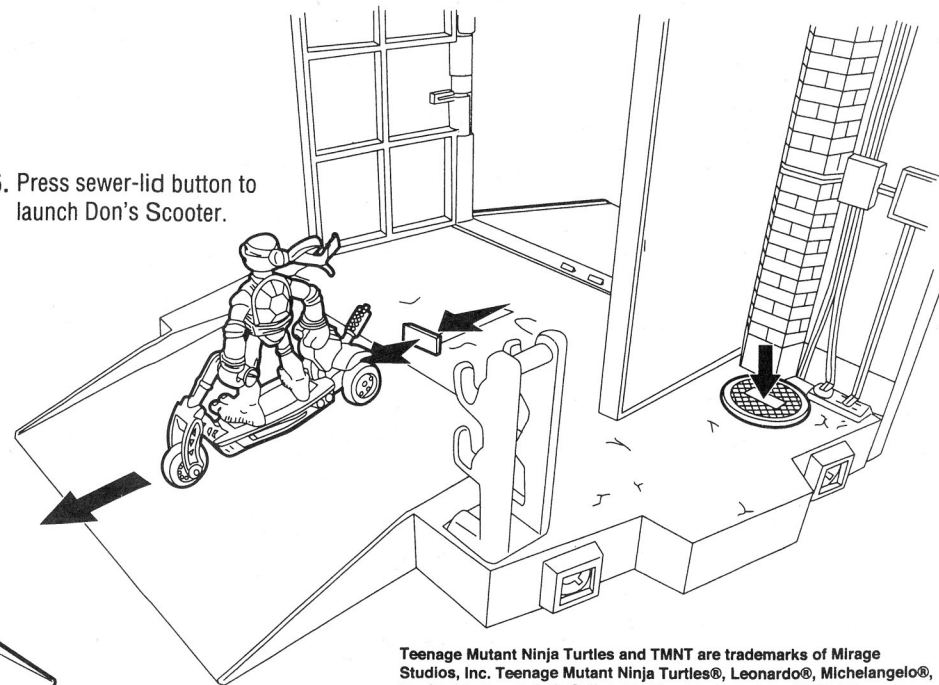

5. Press sewer-lid button to launch Don's Scooter.