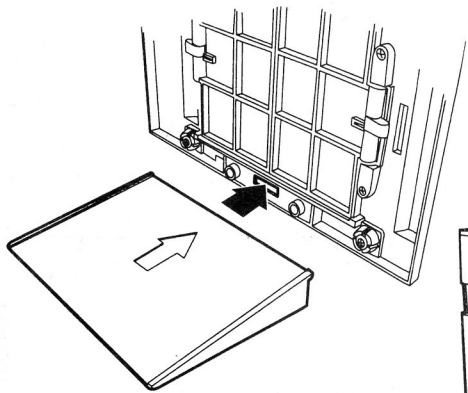

TMNTTM MINI MUTANTS

DON'S SECRET SURVEILLANCE LAB INSTRUCTIONS:

To assemble the playset:

1. Connect the ramp to the bottom of the back-side of wall.

2. Insert base level and 2nd level flooring into wall. Insert weapon-rack into base, insert lamp-post into wall, and attach lighting fixtures to top of wall.