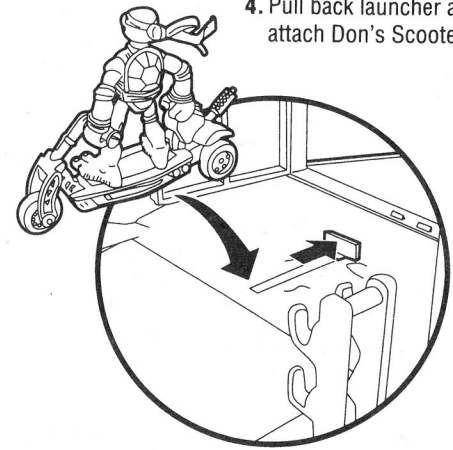

4. Pull back launcher and attach Don's Scooter.