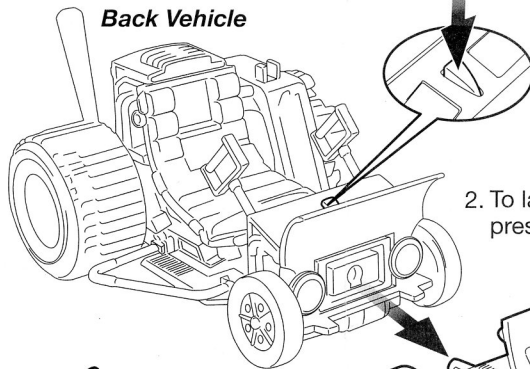

nickelodeon™
TEENAGE MUTANT NINJA
TURTLES™

Leo & Donnie's Patrol Buggies

1. Attach stickers as shown.
 Insert Leo's front patrol buggy into Don's back patrol buggy.

2. To launch Leo on patrol;
 press button as shown.

3. Insert Rocket Grenade as shown.

4. To launch Rocket pull back on the lever shown.
 Do not use projectile other than those provided by toy.
 Do not discharge in direction of people, animals or at face and eyes.