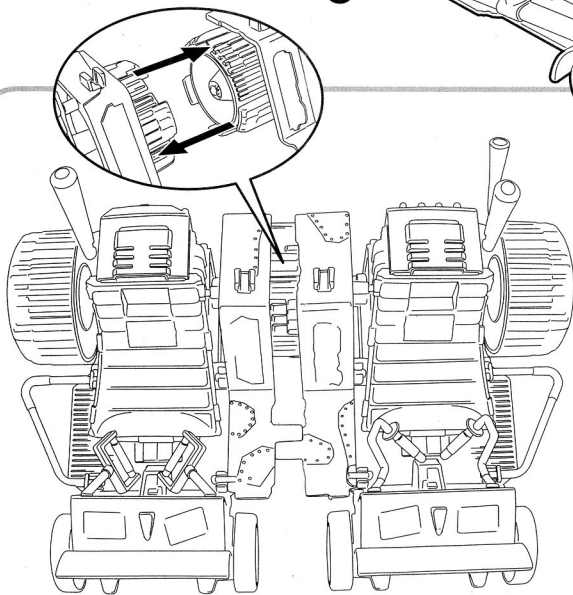

Connect all Four Patrol Buggies to create Mega Ninja Buggy

Ages 4 and up
Asst. #94030
Item #94033

©2012 Viacom International Inc. All Rights Reserved. TEENAGE MUTANT NINJA TURTLES and all related titles, logos and characters are trademarks of Viacom International Inc.
©2012 Viacom Overseas Holdings C.V. All Rights Reserved. TEENAGE MUTANT NINJA TURTLES and all related titles, logos and characters are trademarks of Viacom Overseas Holdings C.V. © 2012 Playmates Toys Inc.
Distributed by Playmates Toys Inc. 909 N. Sepulveda Blvd., Suite 800, El Segundo, CA 90245.
PRINTED IN CHINA.

For more detailed instructions visit www.Playmatestoys.com
Figures sold separately.
Not all Turtles figures will fit into vehicles.