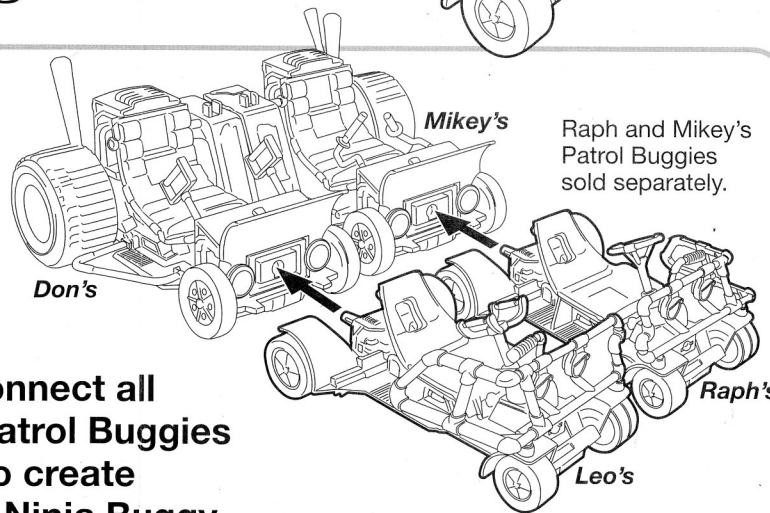

Connect all Four Patrol Buggies to create Mega Ninja Buggy

Ages 4 and up
Asst. #94030
Item #94033

©2012 Viacom International Inc. All Rights Reserved. TEENAGE MUTANT NINJA TURTLES and all related titles, logos and characters are trademarks of Viacom International Inc.
©2012 Viacom Overseas Holdings C.V. All Rights Reserved. TEENAGE MUTANT NINJA TURTLES and all related titles, logos and characters are trademarks of Viacom Overseas Holdings C.V. © 2012 Playmates Toys Inc.
Distributed by Playmates Toys Inc. 909 N. Sepulveda Blvd., Suite 800, El Segundo, CA 90245.
PRINTED IN CHINA.

For more detailed instructions visit www.Playmatestoys.com
Figures sold separately.
Not all Turtles figures will fit into vehicles.