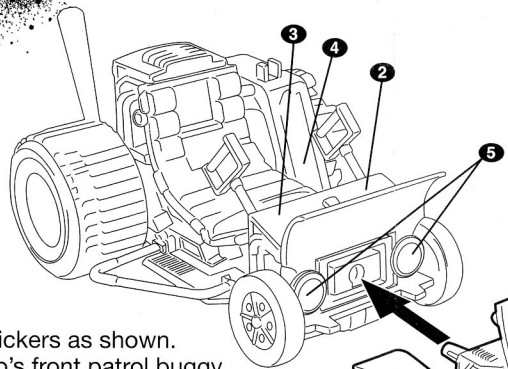

nickelodeon™
TEENAGE MUTANT NINJA
TURTLES™

Leo & Donnie's Patrol Buggies

1. Attach stickers as shown.
 Insert Leo's front patrol buggy into Don's back patrol buggy.

2. To launch Leo on patrol;
 press button as shown.

3. Insert Rocket Grenade as shown.

4. To launch Rocket pull back on the lever shown.
 Do not use projectile other than those provided by toy.
 Do not discharge in direction of people, animals or at face and eyes.