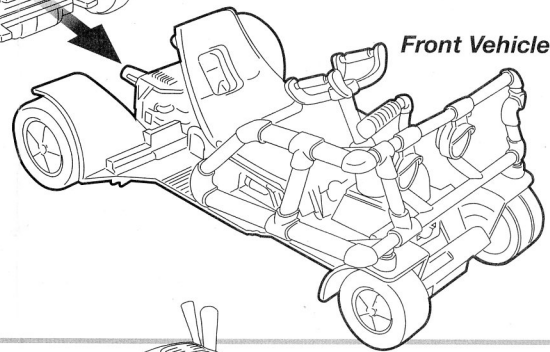

nickelodeon™
TEENAGE MUTANT NINJA
TURTLES™

Leo & Donnie's Patrol Buggies

1. Attach stickers as shown.
 Insert Leo's front patrol buggy into Don's back patrol buggy.

2. To launch Leo on patrol;
 press button as shown.

3. Insert Rocket Grenade as shown.

4. To launch Rocket pull back on the lever shown.
 Do not use projectile other than those provided by toy.
 Do not discharge in direction of people, animals or at face and eyes.