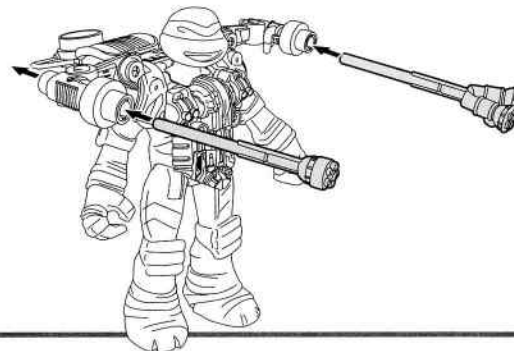

nickelodeon

TEENAGE MUTANT NINJA TURTLES™

MICHELANGELO WITH STEALTH BATTLE SHELL

Flight Mode:

Pull up the flight lever on the back of the Battle Shell for flight mode.

Battle Mode:

1. To prepare for battle, pull down the mech weapons to lock them in position.

2. To initiate battle mode, press the buttons on the shoulders to deploy mech weapons.

3. Insert projectiles into launchers as shown.

Important:
Do not fire at people, animals or at eyes or face.
Do not use projectile other than that provided with this toy.

2. Place the shell over the top of the Turtle figure, to position around the Turtle's body. (For best result, arms should be straight at sides.)

*Press to close the front shell halves tightly together.