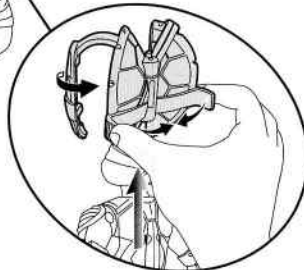

2. To initiate battle mode, press the buttons on the shoulders to deploy mech weapons.

3. Insert projectiles into launchers as shown.

Important:
Do not fire at people, animals or at eyes or face.
Do not use projectile other than that provided with this toy.

To Mix and Match Shells:

1. To snap the Turtle Shell or Battle Shell on the figure, squeeze the tabs together on the back of the shell until the shell is fully open. You may need another finger to help press the shell center tab to the left to open Turtle shell.

2. Place the shell over the top of the Turtle figure, to position around the Turtle's body. (For best result, arms should be straight at sides.)

*Press to close the front shell halves tightly together.