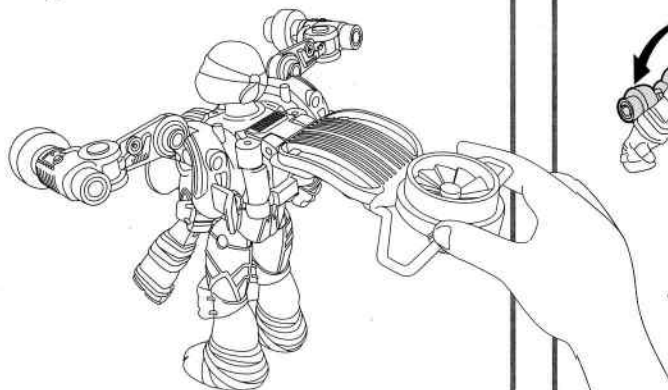

nickelodeon

TEENAGE MUTANT NINJA TURTLES™

MICHELANGELO WITH STEALTH BATTLE SHELL

Flight Mode:

Pull up the flight lever on the back of the Battle Shell for flight mode.

Battle Mode:

1. To prepare for battle, pull down the mech weapons to lock them in position.

2. To initiate battle mode, press the buttons on the shoulders to deploy mech weapons.

3. Insert projectiles into launchers as shown.

Important:
Do not fire at people, animals or at eyes or face.
Do not use projectile other than that provided with this toy.

2. Place the shell over the top of the Turtle figure, to position around the Turtle's body. (For best result, arms should be straight at sides.)

*Press to close the front shell halves tightly together.