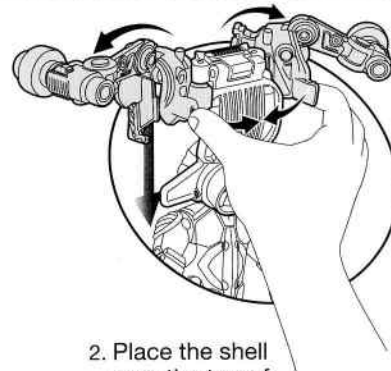

2. To initiate battle mode, press the buttons on the shoulders to deploy mech weapons.

3. Insert projectiles into launchers as shown.

Important:
Do not fire at people, animals or at eyes or face.
Do not use projectile other than that provided with this toy.

To Mix and Match Shells:

1. To snap the Turtle Shell or Battle Shell on the figure, squeeze the tabs together on the back of the shell until the shell is fully open. You may need another finger to help press the shell center tab to the left to open Turtle shell.

2. Place the shell over the top of the Turtle figure, to position around the Turtle's body. (For best result, arms should be straight at sides.)

*Press to close the front shell halves tightly together.