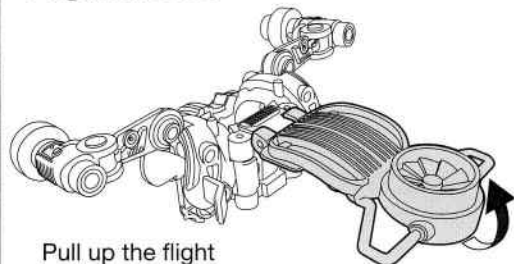

nickelodeon

TEENAGE MUTANT NINJA TURTLES™

MICHELANGELO WITH STEALTH BATTLE SHELL

Flight Mode:

Pull up the flight lever on the back of the Battle Shell for flight mode.

Battle Mode:

1. To prepare for battle, pull down the mech weapons to lock them in position.

2. To initiate battle mode, press the buttons on the shoulders to deploy mech weapons.

3. Insert projectiles into launchers as shown.

Important:
Do not fire at people, animals or at eyes or face.
Do not use projectile other than that provided with this toy.

2. Place the shell over the top of the Turtle figure, to position around the Turtle's body. (For best result, arms should be straight at sides.)

*Press to close the front shell halves tightly together.