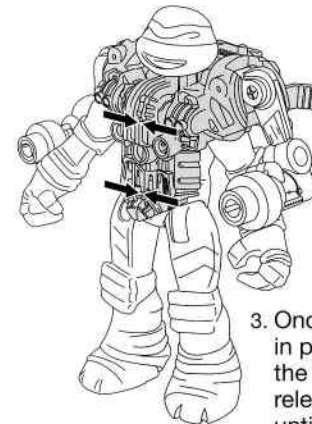

To Mix and Match Shells:

1. To snap the Turtle Shell or Battle Shell on the figure, squeeze the tabs together on the back of the shell until the shell is fully open. You may need another finger to help press the shell center tab to the left to open Turtle shell.

2. Place the shell over the top of the Turtle figure, to position around the Turtle's body. (For best result, arms should be straight at sides.)

*Press to close the front shell halves tightly together.

Mix and Match Battle Shells fit any Battle Shell Turtle Figure

3. Once the shell is in place around the Turtle figure release the tabs until the shell is fully closed.*

Ages 4 and up
Asst. #91840
Item #91843