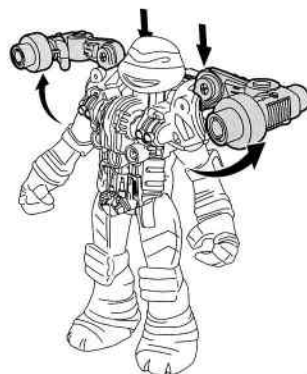

nickelodeon

TEENAGE MUTANT NINJA TURTLES™

MICHELANGELO WITH STEALTH BATTLE SHELL

Flight Mode:

Pull up the flight lever on the back of the Battle Shell for flight mode.

Battle Mode:

1. To prepare for battle, pull down the mech weapons to lock them in position.

2. To initiate battle mode, press the buttons on the shoulders to deploy mech weapons.

3. Insert projectiles into launchers as shown.

Important:
Do not fire at people, animals or at eyes or face.
Do not use projectile other than that provided with this toy.

To Mix and Match Shells:

1. To snap the Turtle Shell or Battle Shell on the figure, squeeze the tabs together on the back of the shell until the shell is fully open. You may need another finger to help press the shell center tab to the left to open Turtle shell.

2. Place the shell over the top of the Turtle figure, to position around the Turtle's body. (For best result, arms should be straight at sides.)

*Press to close the front shell halves tightly together.