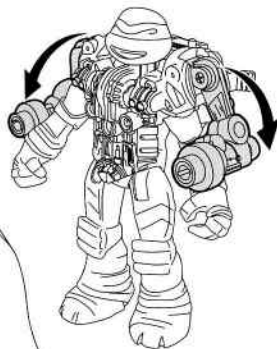

nickelodeon

TEENAGE MUTANT NINJA TURTLES™

MICHELANGELO WITH STEALTH BATTLE SHELL

Flight Mode:

Pull up the flight lever on the back of the Battle Shell for flight mode.

Battle Mode:

1. To prepare for battle, pull down the mech weapons to lock them in position.

2. To initiate battle mode, press the buttons on the shoulders to deploy mech weapons.

3. Insert projectiles into launchers as shown.

Important:
Do not fire at people, animals or at eyes or face.
Do not use projectile other than that provided with this toy.

To Mix and Match Shells:

1. To snap the Turtle Shell or Battle Shell on the figure, squeeze the tabs together on the back of the shell until the shell is fully open. You may need another finger to help press the shell center tab to the left to open Turtle shell.

2. Place the shell over the top of the Turtle figure, to position around the Turtle's body. (For best result, arms should be straight at sides.)

*Press to close the front shell halves tightly together.