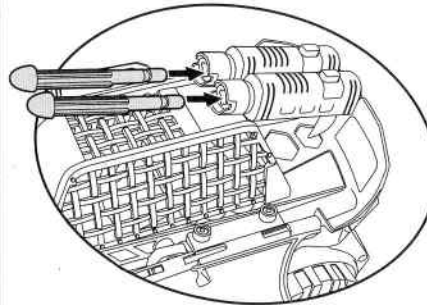

## TURTLE TURBO CHARGER

Place Figure into the Driver's seat.  
Make sure arms and head are  
completely inside the vehicle.  
Fits most Turtle Figures.

1 Lift front of hood to go  
from speed mode...

2

3

... To battle mode.

1. Insert missile  
projectiles as shown.

2. Press buttons to launch projectiles one at a time.

**Important:**

Do not fire at people, animals or at eyes or face.  
Do not use projectiles other than those provided  
with this toy.