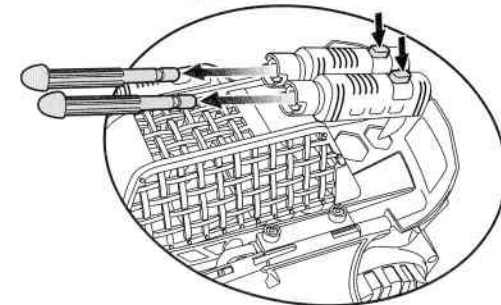

## TURTLE TURBO CHARGER

Place Figure into the Driver's seat.  
Make sure arms and head are  
completely inside the vehicle.  
Fits most Turtle Figures.

1 Lift front of hood to go  
from speed mode...

2

3

... To battle mode.

1. Insert missile  
projectiles as shown.

2. Press buttons to launch projectiles one at a time.

**Important:**

Do not fire at people, animals or at eyes or face.  
Do not use projectiles other than those provided  
with this toy.