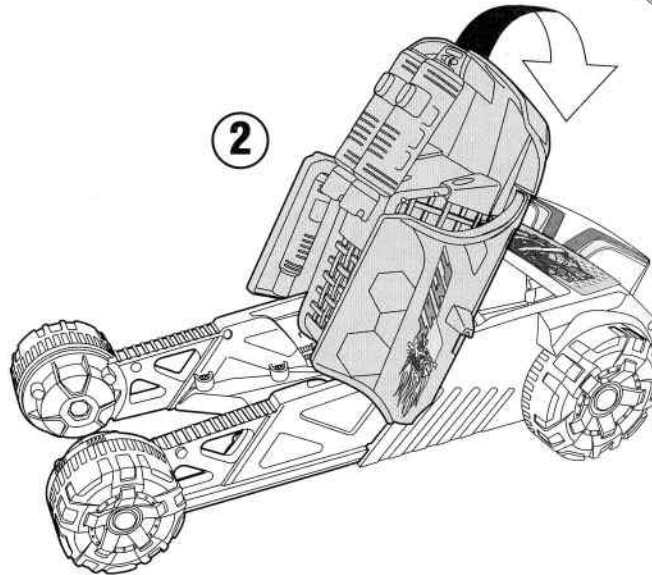

## TURTLE TURBO CHARGER

Place Figure into the Driver's seat.  
Make sure arms and head are  
completely inside the vehicle.  
Fits most Turtle Figures.

1 Lift front of hood to go  
from speed mode...

2

3

... To battle mode.

1. Insert missile  
projectiles as shown.

2. Press buttons to launch projectiles one at a time.

**Important:**

Do not fire at people, animals or at eyes or face.  
Do not use projectiles other than those provided  
with this toy.