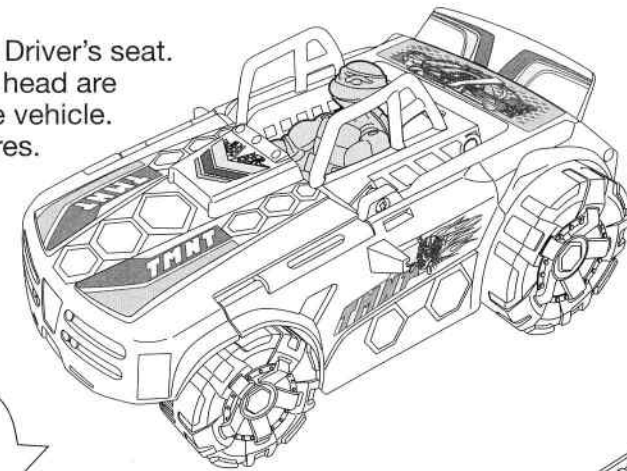

nickelodeon

## TURTLE TURBO CHARGER

Place Figure into the Driver's seat.  
Make sure arms and head are  
completely inside the vehicle.  
Fits most Turtle Figures.

1 Lift front of hood to go  
from speed mode...

2

3

... To battle mode.