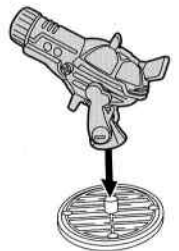

TEENAGE MUTANT NINJA TURTLES™

LEO'S DOJO

Slide sewer manhole cover to the side to drop figures down sewer slide.

Open back shell to a 90 degree position. Lower back shell stand to support back shell.

Slide out platform and secure cannon and figure to the base using pegs.

Fold up Shredder practice target.

Place figures on battle stands and turn dial back and forth to battle.

1. Insert projectile into launcher.

2. Pull lever back and release to fire projectile.

Important:

Do not fire at people, animals or at eyes or face. Do not use any projectiles other than those provided with this toy.

Ages 4 and up
Asst. #87810
Item #87811

Open jall door with tab behind the turtle base head.

Press down on button to activate ejection staircase.

Pull down side door to enable entrance into the sewer.

Extract rear tunnel system to connect to other Pet Turtle Playset!