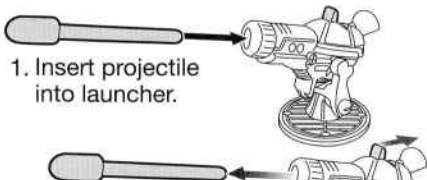

TEENAGE MUTANT NINJA TURTLES™

LEO'S DOJO

Slide sewer manhole cover to the side to drop figures down sewer slide.

Open back shell to a 90 degree position. Lower back shell stand to support back shell.

Slide out platform and secure cannon and figure to the base using pegs.

Fold up Shredder practice target.

Place figures on battle stands and turn dial back and forth to battle.

1. Insert projectile into launcher.

2. Pull lever back and release to fire projectile.

Important:

Do not fire at people, animals or at eyes or face. Do not use any projectiles other than those provided with this toy.

Ages 4 and up
Asst. #87810
Item #87811

Open jall door with tab behind the turtle base head.

Press down on button to activate ejection staircase.

Pull down side door to enable entrance into the sewer.

Extract rear tunnel system to connect to other Pet Turtle Playset!