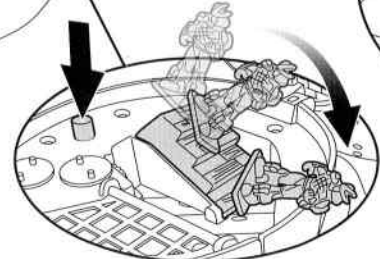

TEENAGE MUTANT NINJA TURTLES™

LEO'S DOJO

Slide sewer manhole cover to the side to drop figures down sewer slide.

Open back shell to a 90 degree position. Lower back shell stand to support back shell.

Slide out platform and secure cannon and figure to the base using pegs.

Fold up Shredder practice target.

Place figures on battle stands and turn dial back and forth to battle.

1. Insert projectile into launcher.

2. Pull lever back and release to fire projectile.

Important:

Do not fire at people, animals or at eyes or face. Do not use any projectiles other than those provided with this toy.

Ages 4 and up
Asst. #87810
Item #87811

Open jall door with tab behind the turtle base head.

Press down on button to activate ejection staircase.

Pull down side door to enable entrance into the sewer.

Extract rear tunnel system to connect to other Pet Turtle Playset!