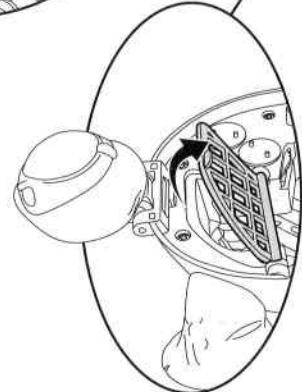

TEENAGE MUTANT NINJA TURTLES™

LEO'S DOJO

Slide sewer manhole cover to the side to drop figures down sewer slide.

Open back shell to a 90 degree position. Lower back shell stand to support back shell.

Slide out platform and secure cannon and figure to the base using pegs.

Fold up Shredder practice target.

Place figures on battle stands and turn dial back and forth to battle.

1. Insert projectile into launcher.

2. Pull lever back and release to fire projectile.

Important:

Do not fire at people, animals or at eyes or face. Do not use any projectiles other than those provided with this toy.

Ages 4 and up
Asst. #87810
Item #87811

Open jall door with tab behind the turtle base head.

Press down on button to activate ejection staircase.

Pull down side door to enable entrance into the sewer.

Extract rear tunnel system to connect to other Pet Turtle Playset!

WARNING:
CHOKING HAZARD- Small parts.
Not for Children under 3 years.

For more detailed instructions visit www.Playmatestoys.com