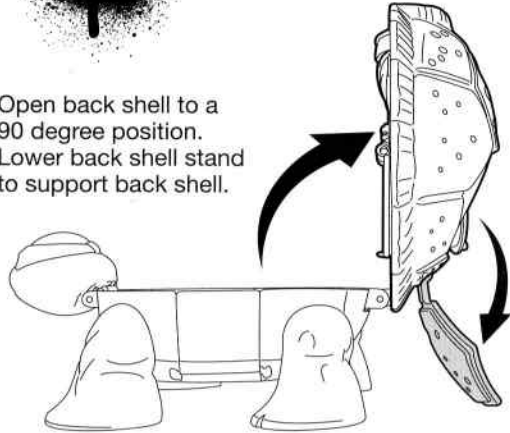

TEENAGE MUTANT NINJA TURTLES™

LEO'S DOJO

Slide sewer manhole cover to the side to drop figures down sewer slide.

Open back shell to a 90 degree position. Lower back shell stand to support back shell.

Slide out platform and secure cannon and figure to the base using pegs.

Fold up Shredder practice target.

Place figures on battle stands and turn dial back and forth to battle.

1. Insert projectile into launcher.

2. Pull lever back and release to fire projectile.

Important:

Do not fire at people, animals or at eyes or face. Do not use any projectiles other than those provided with this toy.

Ages 4 and up
Asst. #87810
Item #87811

Open jall door with tab behind the turtle base head.

Press down on button to activate ejection staircase.

Pull down side door to enable entrance into the sewer.

Extract rear tunnel system to connect to other Pet Turtle Playset!