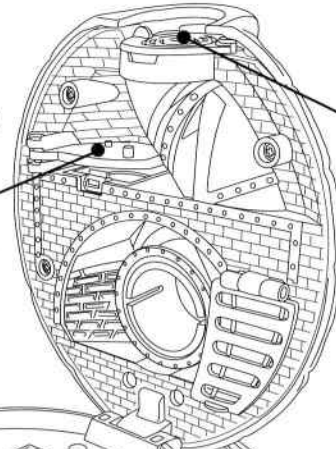

TEENAGE MUTANT NINJA TURTLES™

LEO'S DOJO

Slide sewer manhole cover to the side to drop figures down sewer slide.

Open back shell to a 90 degree position. Lower back shell stand to support back shell.

Slide out platform and secure cannon and figure to the base using pegs.

Fold up Shredder practice target.

Place figures on battle stands and turn dial back and forth to battle.

1. Insert projectile into launcher.

2. Pull lever back and release to fire projectile.

Important:

Do not fire at people, animals or at eyes or face. Do not use any projectiles other than those provided with this toy.

Ages 4 and up
Asst. #87810
Item #87811

Open jall door with tab behind the turtle base head.

Press down on button to activate ejection staircase.

Pull down side door to enable entrance into the sewer.

Extract rear tunnel system to connect to other Pet Turtle Playset!

WARNING:
CHOKING HAZARD- Small parts.
Not for Children under 3 years.

For more detailed instructions visit www.Playmatestoys.com