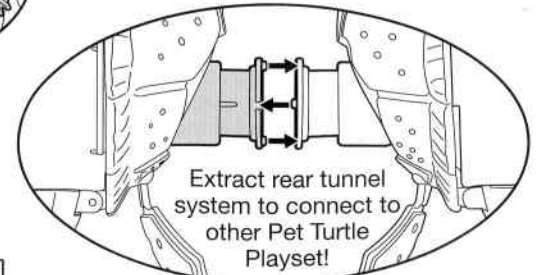

TEENAGE MUTANT NINJA TURTLES™

LEO'S DOJO

Slide sewer manhole cover to the side to drop figures down sewer slide.

Open back shell to a 90 degree position. Lower back shell stand to support back shell.

Slide out platform and secure cannon and figure to the base using pegs.

Ages 4 and up
Asst. #87810
Item #87811

Open jall door with tab behind the turtle base head.

Press down on button to activate ejection staircase.

Pull down side door to enable entrance into the sewer.

Extract rear tunnel system to connect to other Pet Turtle Playset!

WARNING:
CHOKING HAZARD- Small parts.
Not for Children under 3 years.

For more detailed instructions visit www.Playmatestoys.com