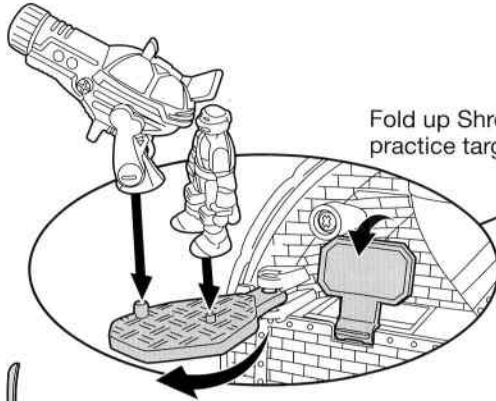

TEENAGE MUTANT NINJA TURTLES™

LEO'S DOJO

Slide sewer manhole cover to the side to drop figures down sewer slide.

Open back shell to a 90 degree position. Lower back shell stand to support back shell.

Slide out platform and secure cannon and figure to the base using pegs.

Fold up Shredder practice target.

Place figures on battle stands and turn dial back and forth to battle.

1. Insert projectile into launcher.

2. Pull lever back and release to fire projectile.

Important:

Do not fire at people, animals or at eyes or face. Do not use any projectiles other than those provided with this toy.

Ages 4 and up
Asst. #87810
Item #87811

Open jall door with tab behind the turtle base head.

Press down on button to activate ejection staircase.

Pull down side door to enable entrance into the sewer.

Extract rear tunnel system to connect to other Pet Turtle Playset!