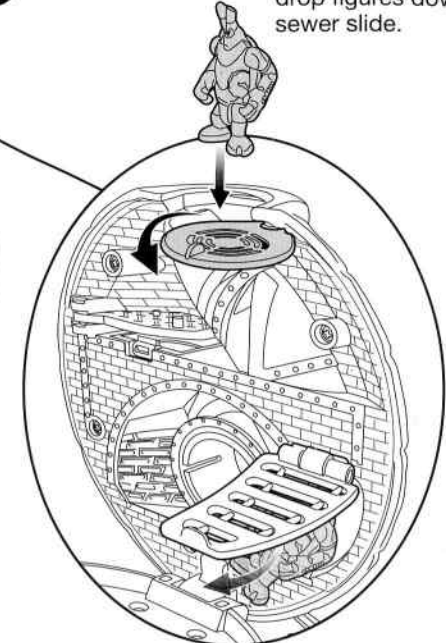

TEENAGE MUTANT NINJA TURTLES™

LEO'S DOJO

Slide sewer manhole cover to the side to drop figures down sewer slide.

Open back shell to a 90 degree position. Lower back shell stand to support back shell.

Slide out platform and secure cannon and figure to the base using pegs.

Fold up Shredder practice target.

Place figures on battle stands and turn dial back and forth to battle.

1. Insert projectile into launcher.

2. Pull lever back and release to fire projectile.

Important:

Do not fire at people, animals or at eyes or face. Do not use any projectiles other than those provided with this toy.

Ages 4 and up
Asst. #87810
Item #87811

Open jall door with tab behind the turtle base head.

Press down on button to activate ejection staircase.

Pull down side door to enable entrance into the sewer.

Extract rear tunnel system to connect to other Pet Turtle Playset!