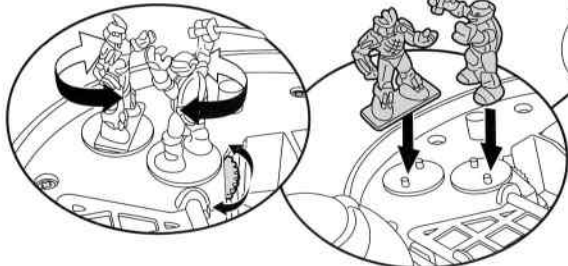

TEENAGE MUTANT NINJA TURTLES™

LEO'S DOJO

Slide sewer manhole cover to the side to drop figures down sewer slide.

Open back shell to a 90 degree position. Lower back shell stand to support back shell.

Slide out platform and secure cannon and figure to the base using pegs.

Fold up Shredder practice target.

Place figures on battle stands and turn dial back and forth to battle.

1. Insert projectile into launcher.

2. Pull lever back and release to fire projectile.

Important:

Do not fire at people, animals or at eyes or face. Do not use any projectiles other than those provided with this toy.

Ages 4 and up
Asst. #87810
Item #87811

Open jall door with tab behind the turtle base head.

Press down on button to activate ejection staircase.

Pull down side door to enable entrance into the sewer.

Extract rear tunnel system to connect to other Pet Turtle Playset!