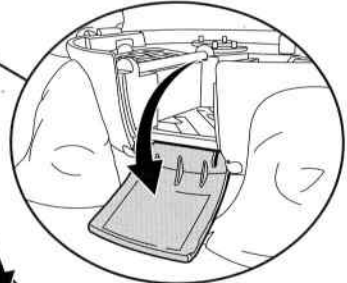

Ages 4 and up
Asst. #87810
Item #87811

Open jall door with tab behind the turtle base head.

Press down on button to activate ejection staircase.

Pull down side door to enable entrance into the sewer.

Extract rear tunnel system to connect to other Pet Turtle Playset!

WARNING:
CHOKING HAZARD- Small parts.
Not for Children under 3 years.

For more detailed instructions visit www.Playmatestoys.com