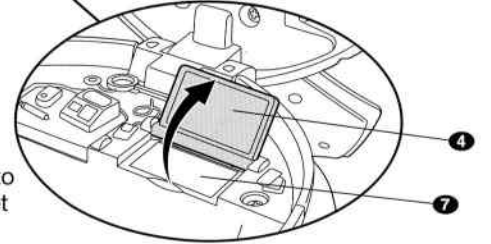

Place figures on battle stands and turn dial back and forth to battle.

Swing out platform and secure cannon and figure to base using pegs.

Flip up door to reveal a secret chamber.

Flip up tab to reveal secret computer.

9. Pull down side door to enable entrance into the sewer.

Extract rear tunnel system to connect to other Pet Turtle Playset!

Ages 4 and up
Asst. #87810
Item #87812

©2016 Viacom International Inc. All Rights Reserved. Nickelodeon, TEENAGE MUTANT NINJA TURTLES and all related titles, logos and characters are trademarks of Viacom International Inc. ©2016 Playmates. Playmates International Company Ltd. 23/F, The Toy House, 100 Canton Road, TST, Kowloon, Hong Kong. PRINTED IN CHINA.