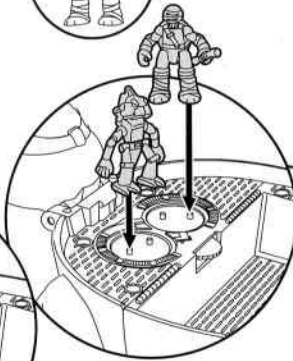

TEENAGE MUTANT NINJA TURTLES™

DONNIE'S LAB

Open back shell to a 90 degree position. Lower back shell stand to support back shell.

*Attach stickers as # shown.

1. Insert projectile into launcher.

Secure cannon onto base using center peg.

2. Pull lever back and release to fire projectile.

Important:

Do not fire at people, animals or at eyes or face. Do not use any projectiles other than those provided with this toy.

Turn dials to mix and match the mutants.

Place figures on battle stands and turn dial back and forth to battle.

Swing out platform and secure cannon and figure to base using pegs.

Flip up door to reveal a secret chamber.

Flip up tab to reveal secret computer.

9. Pull down side door to enable entrance into the sewer.

Extract rear tunnel system to connect to other Pet Turtle Playset!

Ages 4 and up
Asst. #87810
Item #87812

©2016 Viacom International Inc. All Rights Reserved. Nickelodeon, TEENAGE MUTANT NINJA TURTLES and all related titles, logos and characters are trademarks of Viacom International Inc. ©2016 Playmates. Playmates International Company Ltd. 23/F, The Toy House, 100 Canton Road, TST, Kowloon, Hong Kong. PRINTED IN CHINA.