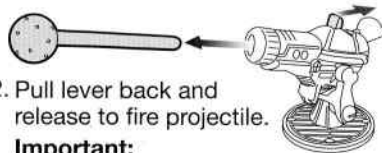

TEENAGE MUTANT NINJA TURTLES™

DONNIE'S LAB

Open back shell to a 90 degree position. Lower back shell stand to support back shell.

*Attach stickers as # shown.

1. Insert projectile into launcher.

Secure cannon onto base using center peg.

2. Pull lever back and release to fire projectile.

Important:

Do not fire at people, animals or at eyes or face. Do not use any projectiles other than those provided with this toy.

Turn dials to mix and match the mutants.

Place figures on battle stands and turn dial back and forth to battle.

Swing out platform and secure cannon and figure to base using pegs.

Flip up door to reveal a secret chamber.

Flip up tab to reveal secret computer.