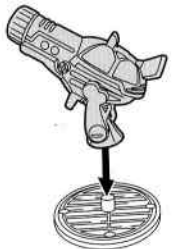

TEENAGE MUTANT NINJA TURTLES™

DONNIE'S LAB

Open back shell to a 90 degree position. Lower back shell stand to support back shell.

*Attach stickers as # shown.

1. Insert projectile into launcher.

Secure cannon onto base using center peg.

2. Pull lever back and release to fire projectile.

Important:

Do not fire at people, animals or at eyes or face. Do not use any projectiles other than those provided with this toy.

Turn dials to mix and match the mutants.

Place figures on battle stands and turn dial back and forth to battle.

Swing out platform and secure cannon and figure to base using pegs.

Flip up door to reveal a secret chamber.

Flip up tab to reveal secret computer.

9. Pull down side door to enable entrance into the sewer.

Extract rear tunnel system to connect to other Pet Turtle Playset!

Ages 4 and up
Asst. #87810
Item #87812

©2016 Viacom International Inc. All Rights Reserved. Nickelodeon, TEENAGE MUTANT NINJA TURTLES and all related titles, logos and characters are trademarks of Viacom International Inc. ©2016 Playmates. Playmates International Company Ltd. 23/F, The Toy House, 100 Canton Road, TST, Kowloon, Hong Kong. PRINTED IN CHINA.