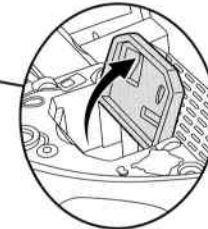

2. Pull lever back and release to fire projectile.

Important:

Do not fire at people, animals or at eyes or face. Do not use any projectiles other than those provided with this toy.

Turn dials to mix and match the mutants.

Place figures on battle stands and turn dial back and forth to battle.

Swing out platform and secure cannon and figure to base using pegs.

Flip up door to reveal a secret chamber.

Flip up tab to reveal secret computer.

9. Pull down side door to enable entrance into the sewer.

Extract rear tunnel system to connect to other Pet Turtle Playset!

Ages 4 and up
Asst. #87810
Item #87812

©2016 Viacom International Inc. All Rights Reserved. Nickelodeon, TEENAGE MUTANT NINJA TURTLES and all related titles, logos and characters are trademarks of Viacom International Inc. ©2016 Playmates. Playmates International Company Ltd. 23/F, The Toy House, 100 Canton Road, TST, Kowloon, Hong Kong. PRINTED IN CHINA.