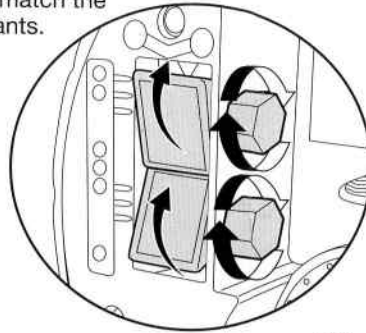

TEENAGE MUTANT NINJA TURTLES™

DONNIE'S LAB

Open back shell to a 90 degree position. Lower back shell stand to support back shell.

*Attach stickers as # shown.

1. Insert projectile into launcher.

Secure cannon onto base using center peg.

2. Pull lever back and release to fire projectile.

Important:

Do not fire at people, animals or at eyes or face. Do not use any projectiles other than those provided with this toy.

Turn dials to mix and match the mutants.

Place figures on battle stands and turn dial back and forth to battle.

Swing out platform and secure cannon and figure to base using pegs.

Flip up door to reveal a secret chamber.

Flip up tab to reveal secret computer.

9. Pull down side door to enable entrance into the sewer.

Extract rear tunnel system to connect to other Pet Turtle Playset!

Ages 4 and up
Asst. #87810
Item #87812

©2016 Viacom International Inc. All Rights Reserved. Nickelodeon, TEENAGE MUTANT NINJA TURTLES and all related titles, logos and characters are trademarks of Viacom International Inc. ©2016 Playmates. Playmates International Company Ltd. 23/F, The Toy House, 100 Canton Road, TST, Kowloon, Hong Kong. PRINTED IN CHINA.