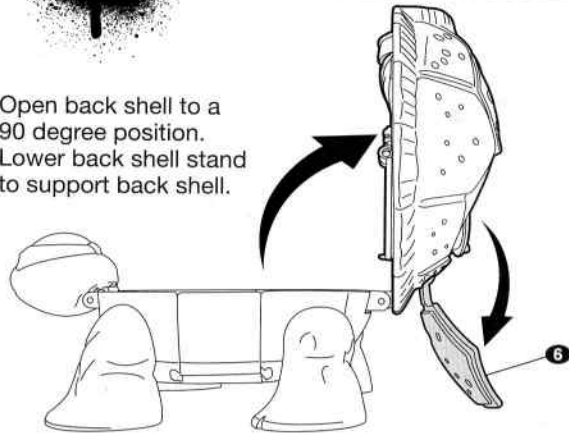

TEENAGE MUTANT NINJA TURTLES™

DONNIE'S LAB

Open back shell to a 90 degree position. Lower back shell stand to support back shell.

*Attach stickers as # shown.

1. Insert projectile into launcher.

Secure cannon onto base using center peg.

Place figures on battle stands and turn dial back and forth to battle.

Swing out platform and secure cannon and figure to base using pegs.

Flip up door to reveal a secret chamber.

Flip up tab to reveal secret computer.