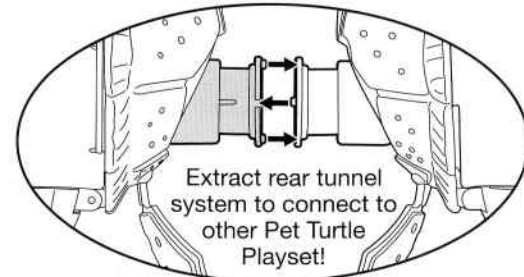

Place figures on battle stands and turn dial back and forth to battle.

Swing out platform and secure cannon and figure to base using pegs.

Flip up door to reveal a secret chamber.

Flip up tab to reveal secret computer.

9. Pull down side door to enable entrance into the sewer.

Extract rear tunnel system to connect to other Pet Turtle Playset!

Ages 4 and up
Asst. #87810
Item #87812

©2016 Viacom International Inc. All Rights Reserved. Nickelodeon, TEENAGE MUTANT NINJA TURTLES and all related titles, logos and characters are trademarks of Viacom International Inc. ©2016 Playmates. Playmates International Company Ltd. 23/F, The Toy House, 100 Canton Road, TST, Kowloon, Hong Kong. PRINTED IN CHINA.