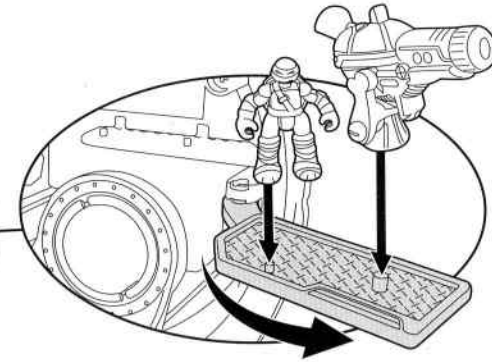

TEENAGE MUTANT NINJA TURTLES™

DONNIE'S LAB

Open back shell to a 90 degree position. Lower back shell stand to support back shell.

*Attach stickers as # shown.

1. Insert projectile into launcher.

Secure cannon onto base using center peg.

2. Pull lever back and release to fire projectile.

Important:

Do not fire at people, animals or at eyes or face. Do not use any projectiles other than those provided with this toy.

Turn dials to mix and match the mutants.

Place figures on battle stands and turn dial back and forth to battle.

Swing out platform and secure cannon and figure to base using pegs.

Flip up door to reveal a secret chamber.

Flip up tab to reveal secret computer.

9. Pull down side door to enable entrance into the sewer.

Extract rear tunnel system to connect to other Pet Turtle Playset!

Ages 4 and up
Asst. #87810
Item #87812

©2016 Viacom International Inc. All Rights Reserved. Nickelodeon, TEENAGE MUTANT NINJA TURTLES and all related titles, logos and characters are trademarks of Viacom International Inc. ©2016 Playmates. Playmates International Company Ltd. 23/F, The Toy House, 100 Canton Road, TST, Kowloon, Hong Kong. PRINTED IN CHINA.