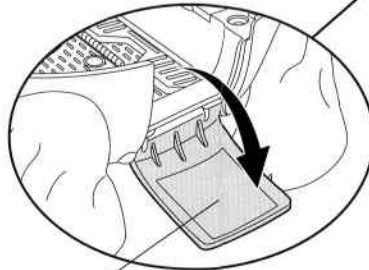

Place figures on battle stands and turn dial back and forth to battle.

Swing out platform and secure cannon and figure to base using pegs.

Flip up door to reveal a secret chamber.

Flip up tab to reveal secret computer.

9. Pull down side door to enable entrance into the sewer.

Extract rear tunnel system to connect to other Pet Turtle Playset!

Ages 4 and up
Asst. #87810
Item #87812

©2016 Viacom International Inc. All Rights Reserved. Nickelodeon, TEENAGE MUTANT NINJA TURTLES and all related titles, logos and characters are trademarks of Viacom International Inc. ©2016 Playmates. Playmates International Company Ltd. 23/F, The Toy House, 100 Canton Road, TST, Kowloon, Hong Kong. PRINTED IN CHINA.