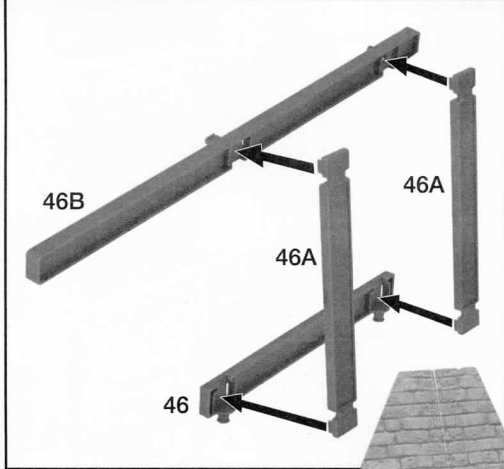

nickelodeon
**RISE OF THE
 TEENAGE MUTANT NINJA**
TURTLES

EPIC SEWER LAIR PLAYSET

COMPONENTS & STICKER PLACEMENT (APPLY ALL STICKERS PRIOR TO ASSEMBLY)

Top of Arcade doors to be inserted in slots in bottom of part #18. Before you insert in top, make sure to align doors and lever. To adjust, push lever down, turn doors in to closed position. If doors do not close, adjust by turning manually (you will hear gear clicking).

Arcade Door Lever

Use reinforcement pieces to hold chi board in place.

Skateboard storage.

Fire Hydrant rotates slide below.

Collapsing balcony assembly. Press grey button on platform next to balcony for collapsing feature.