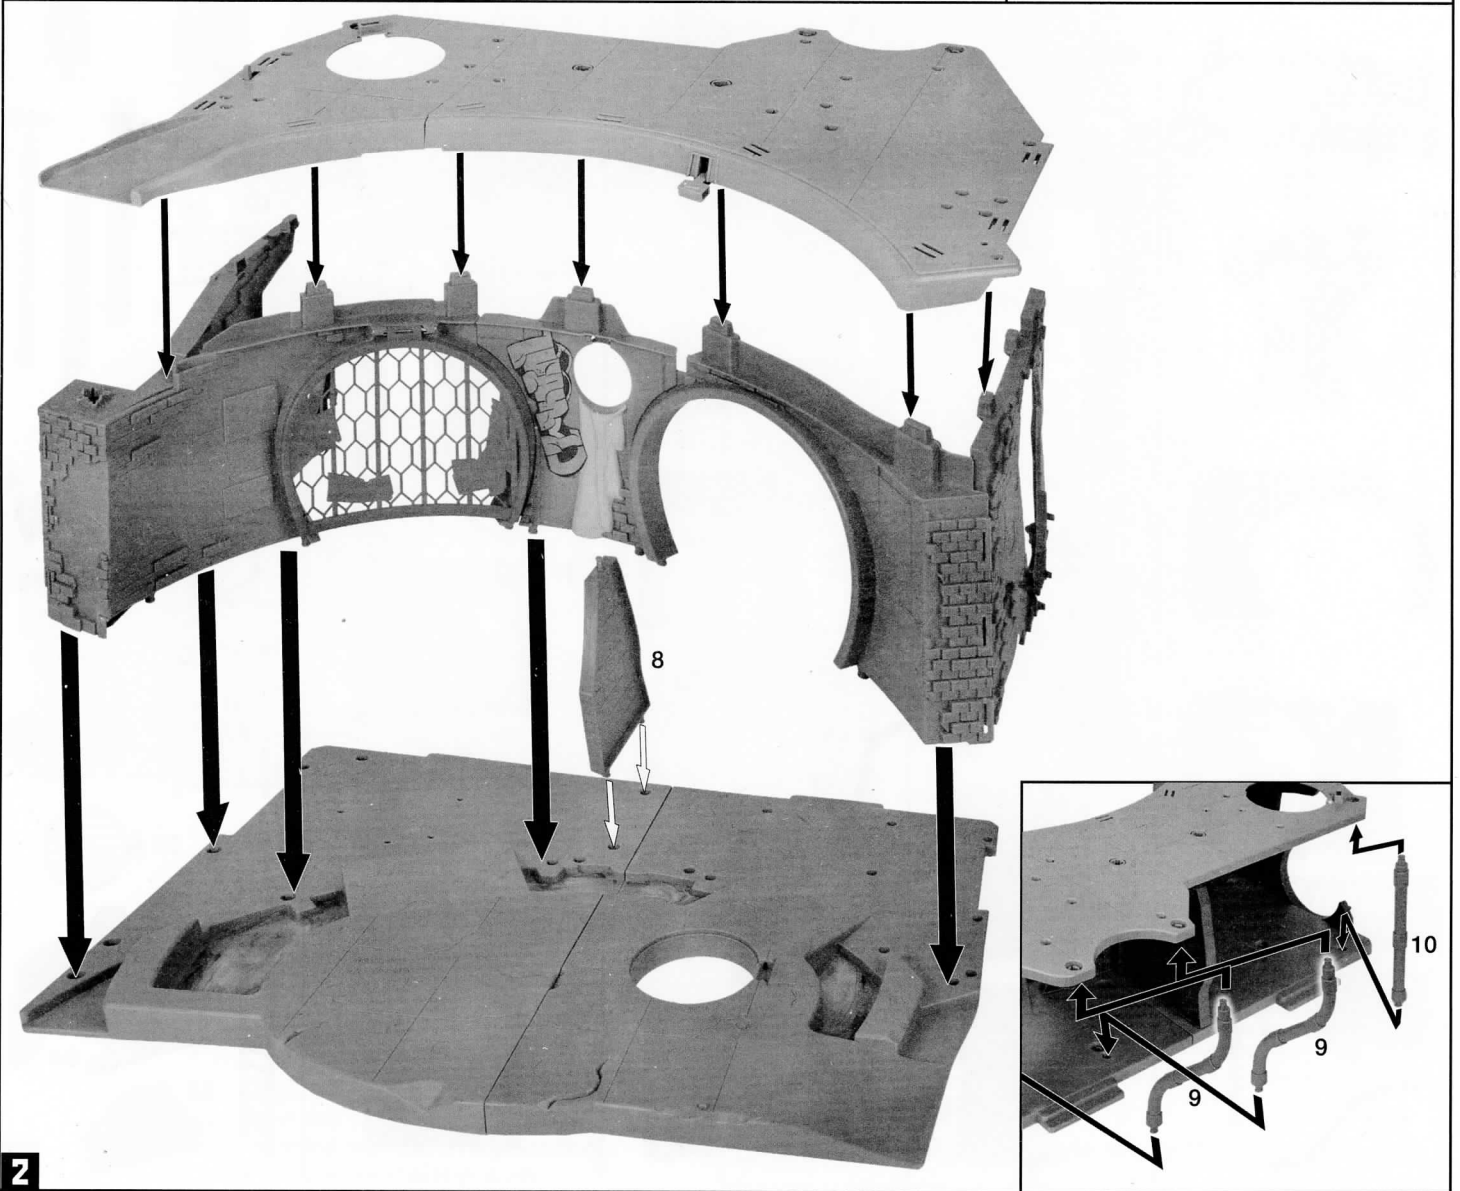

nickelodeon
**RISE OF THE
 TEENAGE MUTANT NINJA**
TURTLES

EPIC SEWER LAIR PLAYSET

COMPONENTS & STICKER PLACEMENT (APPLY ALL STICKERS PRIOR TO ASSEMBLY)

Top of Arcade doors to be inserted in slots in bottom of part #18. Before you insert in top, make sure to align doors and lever. To adjust, push lever down, turn doors in to closed position. If doors do not close, adjust by turning manually (you will hear gear clicking).

Arcade Door Lever

Use reinforcement pieces to hold chi board in place.

Skateboard storage.

Fire Hydrant rotates slide below.

Collapsing balcony assembly. Press grey button on platform next to balcony for collapsing feature.

Leo's rotating weapons rack.

11

13

Insert ooquequito projectile and press side button to launch through front sewer lid!

Do not use projectile other than those provided by toy. Do not discharge in direction of people, animals or at eyes or face.