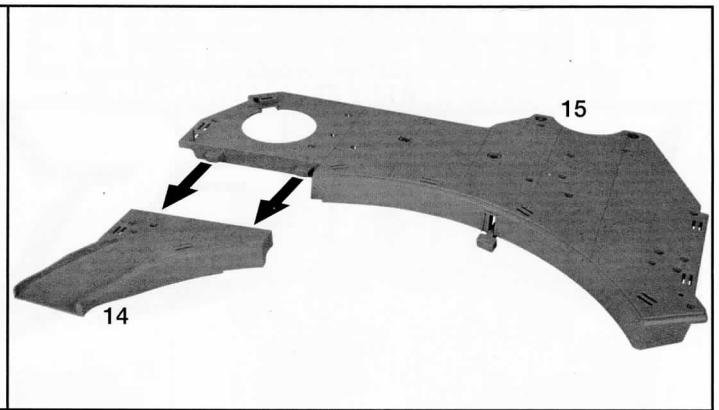

nickelodeon
**RISE OF THE
 TEENAGE MUTANT NINJA**
TURTLES

EPIC SEWER LAIR PLAYSET

COMPONENTS & STICKER PLACEMENT (APPLY ALL STICKERS PRIOR TO ASSEMBLY)

Top of Arcade doors to be inserted in slots in bottom of part #18. Before you insert in top, make sure to align doors and lever. To adjust, push lever down, turn doors in to closed position. If doors do not close, adjust by turning manually (you will hear gear clicking).