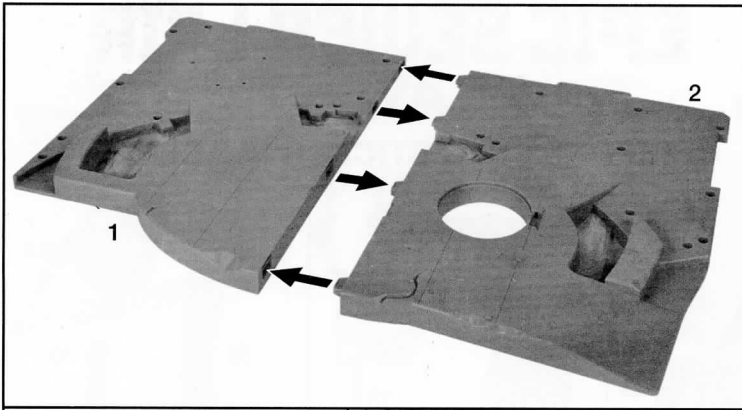

nickelodeon
**RISE OF THE
 TEENAGE MUTANT NINJA**
TURTLES

EPIC SEWER LAIR PLAYSET

COMPONENTS & STICKER PLACEMENT (APPLY ALL STICKERS PRIOR TO ASSEMBLY)

Top of Arcade doors to be inserted in slots in bottom of part #18. Before you insert in top, make sure to align doors and lever. To adjust, push lever down, turn doors in to closed position. If doors do not close, adjust by turning manually (you will hear gear clicking).