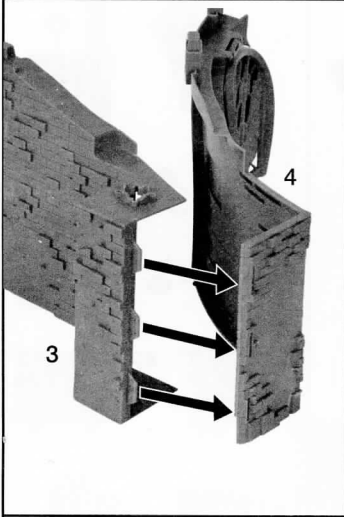

nickelodeon
**RISE OF THE
 TEENAGE MUTANT NINJA**
TURTLES

EPIC SEWER LAIR PLAYSET

COMPONENTS & STICKER PLACEMENT (APPLY ALL STICKERS PRIOR TO ASSEMBLY)

Top of Arcade doors to be inserted in slots in bottom of part #18. Before you insert in top, make sure to align doors and lever. To adjust, push lever down, turn doors in to closed position. If doors do not close, adjust by turning manually (you will hear gear clicking).