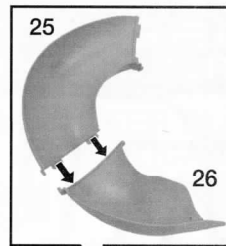

Move Basketball hoop up and down to drop Turtles in to action!

Rotating skateboard ramp.

52

25

26

15A

Insert barrel inside hidden compartment and press button to launch barrel attack!

22B