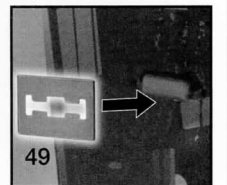

Use reinforcement pieces to hold chi board in place.