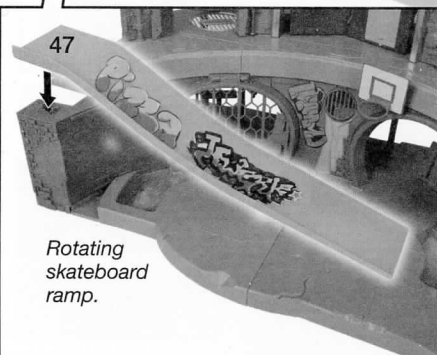

nickelodeon
**RISE OF THE
 TEENAGE MUTANT NINJA**
TURTLES

EPIC SEWER LAIR PLAYSET

COMPONENTS & STICKER PLACEMENT (APPLY ALL STICKERS PRIOR TO ASSEMBLY)

Top of Arcade doors to be inserted in slots in bottom of part #18. Before you insert in top, make sure to align doors and lever. To adjust, push lever down, turn doors in to closed position. If doors do not close, adjust by turning manually (you will hear gear clicking).

Arcade Door Lever

Use reinforcement pieces to hold chi board in place.

Skateboard storage.

Fire Hydrant rotates slide below.

Collapsing balcony assembly. Press grey button on platform next to balcony for collapsing feature.

Move Basketball hoop up and down to drop Turtles in to action!

Rotating skateboard ramp.

52

25

26

15A

Insert barrel inside hidden compartment and press button to launch barrel attack!

22B

Leo's rotating weapons rack.

11

13

Insert ooquequito projectile and press side button to launch through front sewer lid!

Do not use projectile other than those provided by toy. Do not discharge in direction of people, animals or at eyes or face.