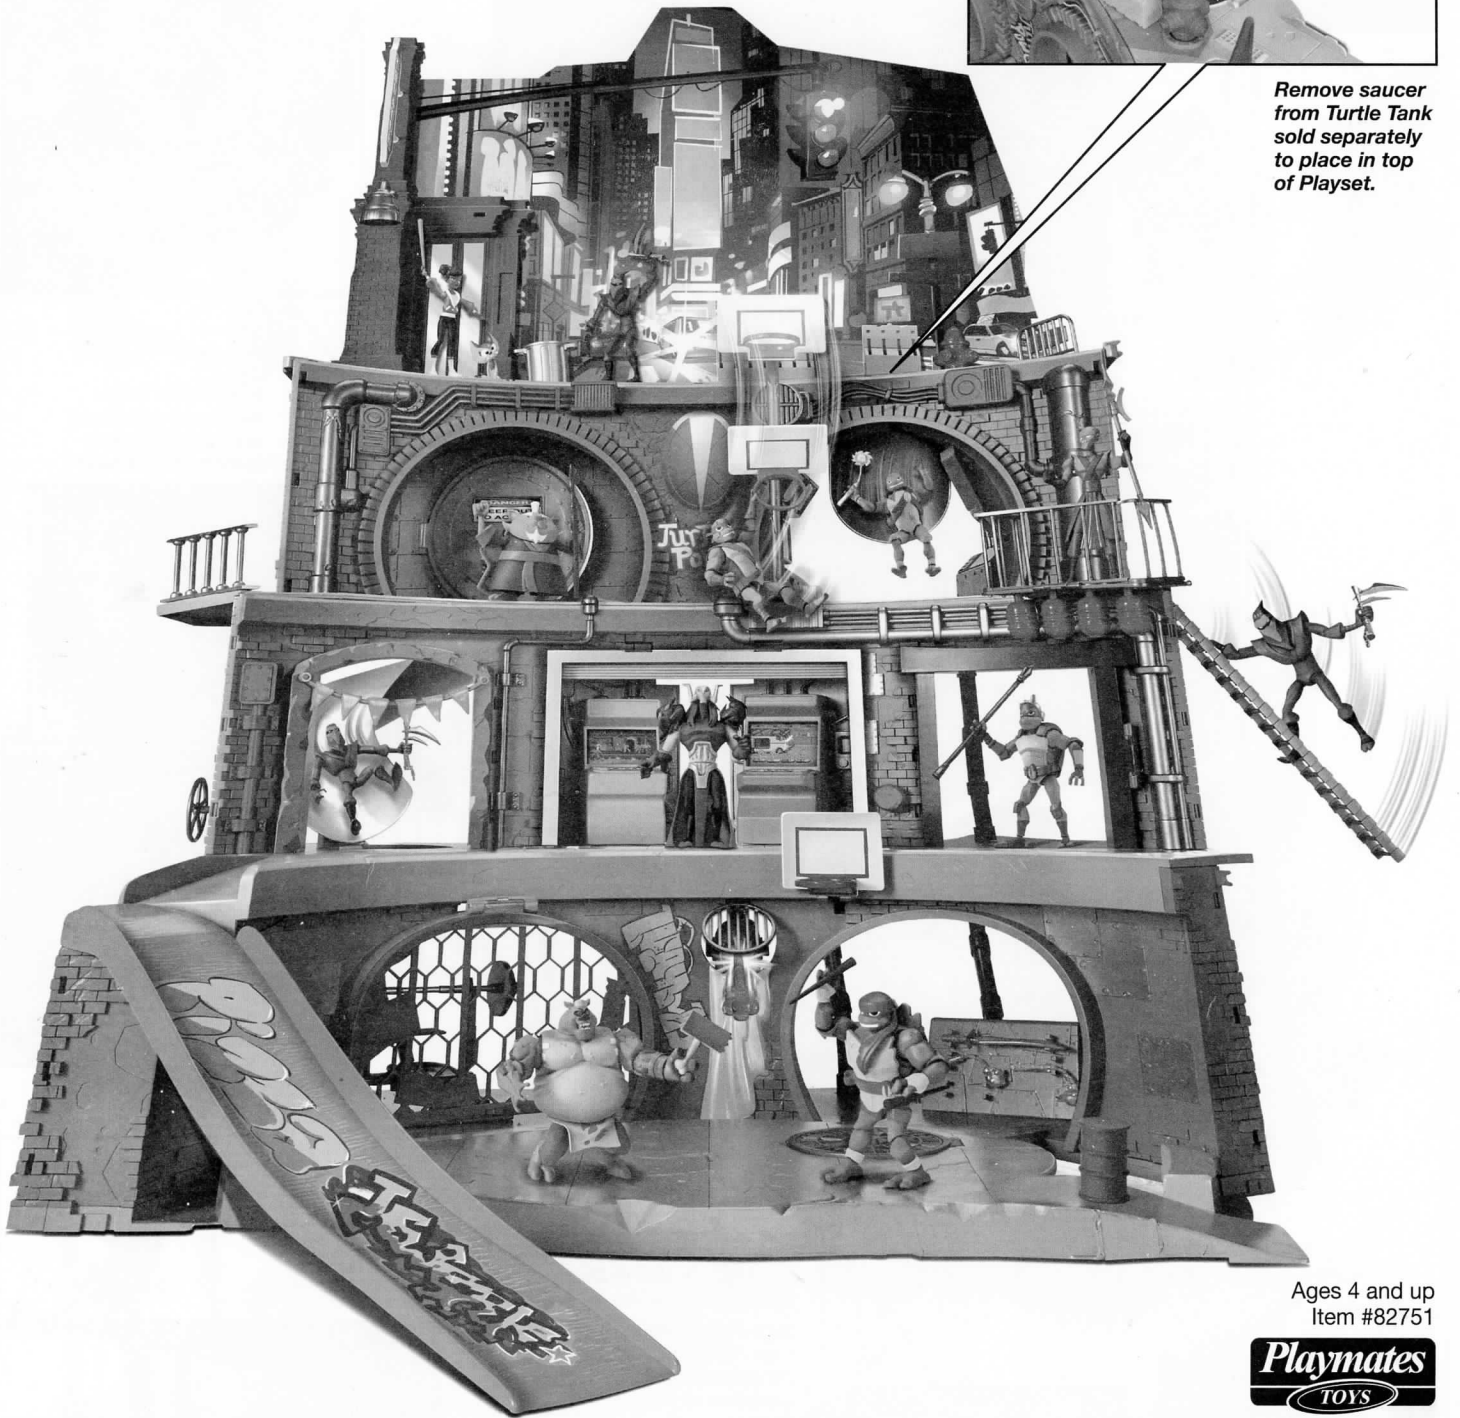

nickelodeon
**RISE OF THE
 TEENAGE MUTANT NINJA**
TURTLES

EPIC SEWER LAIR PLAYSET

COMPONENTS & STICKER PLACEMENT (APPLY ALL STICKERS PRIOR TO ASSEMBLY)

Top of Arcade doors to be inserted in slots in bottom of part #18. Before you insert in top, make sure to align doors and lever. To adjust, push lever down, turn doors in to closed position. If doors do not close, adjust by turning manually (you will hear gear clicking).

Leo's rotating weapons rack.

11

13

Insert ooquequito projectile and press side button to launch through front sewer lid!

Do not use projectile other than those provided by toy. Do not discharge in direction of people, animals or at eyes or face.

12A

12

Press top of bench to launch figure!

nickelodeon
**RISE OF THE
 TEENAGE MUTANT NINJA**
TURTLES

EPIC SEWER LAIR PLAYSET

*Remove saucer
 from Turtle Tank
 sold separately
 to place in top
 of Playset.*