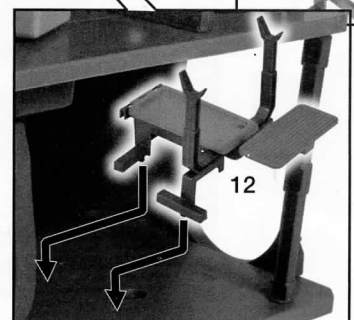

Press top of bench to launch figure!