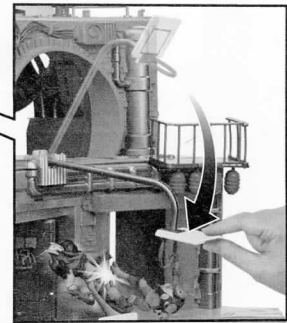

nickelodeon
**RISE OF THE
 TEENAGE MUTANT NINJA**
TURTLES

EPIC SEWER LAIR PLAYSET

COMPONENTS & STICKER PLACEMENT (APPLY ALL STICKERS PRIOR TO ASSEMBLY)

Top of Arcade doors to be inserted in slots in bottom of part #18. Before you insert in top, make sure to align doors and lever. To adjust, push lever down, turn doors in to closed position. If doors do not close, adjust by turning manually (you will hear gear clicking).

Arcade Door Lever

Use reinforcement pieces to hold chi board in place.

Skateboard storage.

Fire Hydrant rotates slide below.

Collapsing balcony assembly. Press grey button on platform next to balcony for collapsing feature.

Leo's rotating weapons rack.

11

13

Insert ooquequito projectile and press side button to launch through front sewer lid!

Do not use projectile other than those provided by toy. Do not discharge in direction of people, animals or at eyes or face.