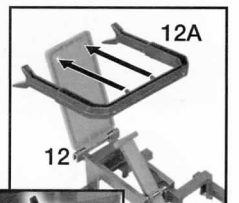

Leo's rotating weapons rack.

11

13

Insert ooquequito projectile and press side button to launch through front sewer lid!

Do not use projectile other than those provided by toy. Do not discharge in direction of people, animals or at eyes or face.

12A

12

Press top of bench to launch figure!

nickelodeon
**RISE OF THE
 TEENAGE MUTANT NINJA**
TURTLES

EPIC SEWER LAIR PLAYSET

*Remove saucer
 from Turtle Tank
 sold separately
 to place in top
 of Playset.*