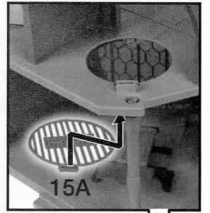

nickelodeon
**RISE OF THE
 TEENAGE MUTANT NINJA**
TURTLES

EPIC SEWER LAIR PLAYSET

COMPONENTS & STICKER PLACEMENT (APPLY ALL STICKERS PRIOR TO ASSEMBLY)

Top of Arcade doors to be inserted in slots in bottom of part #18. Before you insert in top, make sure to align doors and lever. To adjust, push lever down, turn doors in to closed position. If doors do not close, adjust by turning manually (you will hear gear clicking).

Move Basketball hoop up and down to drop Turtles in to action!

Rotating skateboard ramp.

52

25

26

15A

Insert barrel inside hidden compartment and press button to launch barrel attack!

22B

Leo's rotating weapons rack.

11

13

Insert ooquequito projectile and press side button to launch through front sewer lid!

Do not use projectile other than those provided by toy. Do not discharge in direction of people, animals or at eyes or face.

12A

12

Press top of bench to launch figure!

nickelodeon
**RISE OF THE
 TEENAGE MUTANT NINJA**
TURTLES

EPIC SEWER LAIR PLAYSET

*Remove saucer
 from Turtle Tank
 sold separately
 to place in top
 of Playset.*