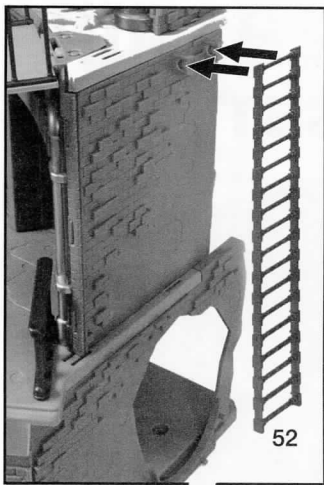

nickelodeon
**RISE OF THE
 TEENAGE MUTANT NINJA**
TURTLES

EPIC SEWER LAIR PLAYSET

COMPONENTS & STICKER PLACEMENT (APPLY ALL STICKERS PRIOR TO ASSEMBLY)

Top of Arcade doors to be inserted in slots in bottom of part #18. Before you insert in top, make sure to align doors and lever. To adjust, push lever down, turn doors in to closed position. If doors do not close, adjust by turning manually (you will hear gear clicking).

Arcade Door Lever

Use reinforcement pieces to hold chi board in place.

Skateboard storage.

Fire Hydrant rotates slide below.

Collapsing balcony assembly. Press grey button on platform next to balcony for collapsing feature.

Move Basketball hoop up and down to drop Turtles in to action!

Rotating skateboard ramp.

52

25

26

15A

Insert barrel inside hidden compartment and press button to launch barrel attack!

22B