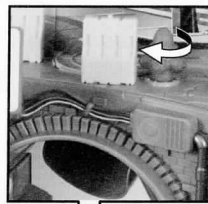

nickelodeon
**RISE OF THE
 TEENAGE MUTANT NINJA**
TURTLES

EPIC SEWER LAIR PLAYSET

COMPONENTS & STICKER PLACEMENT (APPLY ALL STICKERS PRIOR TO ASSEMBLY)

Top of Arcade doors to be inserted in slots in bottom of part #18. Before you insert in top, make sure to align doors and lever. To adjust, push lever down, turn doors in to closed position. If doors do not close, adjust by turning manually (you will hear gear clicking).

Arcade Door Lever

Use reinforcement pieces to hold chi board in place.

Skateboard storage.

Fire Hydrant rotates slide below.

Collapsing balcony assembly. Press grey button on platform next to balcony for collapsing feature.

Leo's rotating weapons rack.

11

13

Insert ooquequito projectile and press side button to launch through front sewer lid!

Do not use projectile other than those provided by toy. Do not discharge in direction of people, animals or at eyes or face.