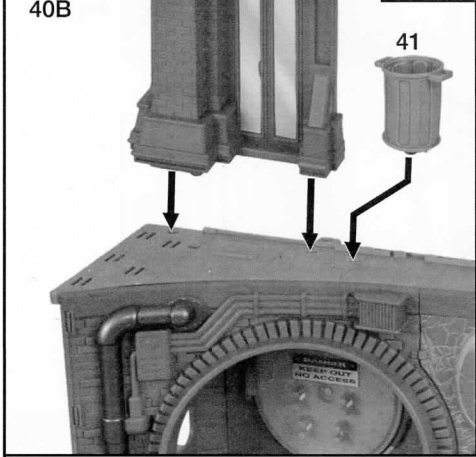

Use reinforcement pieces to hold chi board in place.