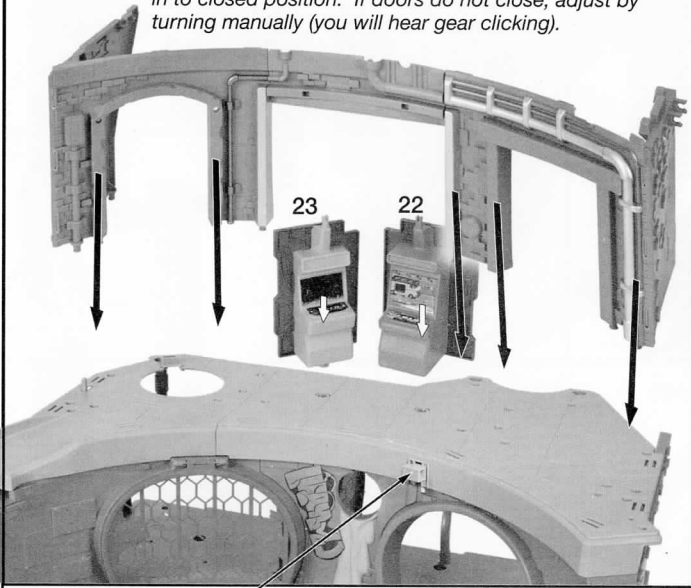

nickelodeon
**RISE OF THE
 TEENAGE MUTANT NINJA**
TURTLES

EPIC SEWER LAIR PLAYSET

COMPONENTS & STICKER PLACEMENT (APPLY ALL STICKERS PRIOR TO ASSEMBLY)

Top of Arcade doors to be inserted in slots in bottom of part #18. Before you insert in top, make sure to align doors and lever. To adjust, push lever down, turn doors in to closed position. If doors do not close, adjust by turning manually (you will hear gear clicking).