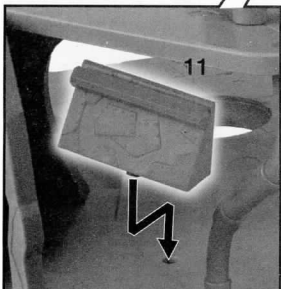

nickelodeon
**RISE OF THE
 TEENAGE MUTANT NINJA**
TURTLES

EPIC SEWER LAIR PLAYSET

COMPONENTS & STICKER PLACEMENT (APPLY ALL STICKERS PRIOR TO ASSEMBLY)

Top of Arcade doors to be inserted in slots in bottom of part #18. Before you insert in top, make sure to align doors and lever. To adjust, push lever down, turn doors in to closed position. If doors do not close, adjust by turning manually (you will hear gear clicking).

Move Basketball hoop up and down to drop Turtles in to action!

Rotating skateboard ramp.

52

25

26

15A

Insert barrel inside hidden compartment and press button to launch barrel attack!

22B

Leo's rotating weapons rack.

11

13

Insert ooquequito projectile and press side button to launch through front sewer lid!

Do not use projectile other than those provided by toy. Do not discharge in direction of people, animals or at eyes or face.