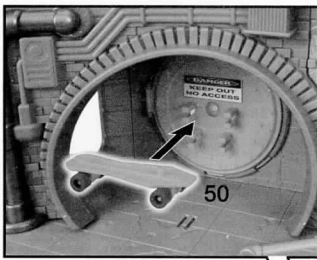

nickelodeon
**RISE OF THE
 TEENAGE MUTANT NINJA**
TURTLES

EPIC SEWER LAIR PLAYSET

COMPONENTS & STICKER PLACEMENT (APPLY ALL STICKERS PRIOR TO ASSEMBLY)

Top of Arcade doors to be inserted in slots in bottom of part #18. Before you insert in top, make sure to align doors and lever. To adjust, push lever down, turn doors in to closed position. If doors do not close, adjust by turning manually (you will hear gear clicking).

Arcade Door Lever

Use reinforcement pieces to hold chi board in place.

Skateboard storage.

Fire Hydrant rotates slide below.

Collapsing balcony assembly. Press grey button on platform next to balcony for collapsing feature.

Move Basketball hoop up and down to drop Turtles in to action!

Rotating skateboard ramp.

52

25

26

15A

Insert barrel inside hidden compartment and press button to launch barrel attack!

22B

Leo's rotating weapons rack.

11

13

Insert ooquequito projectile and press side button to launch through front sewer lid!

Do not use projectile other than those provided by toy. Do not discharge in direction of people, animals or at eyes or face.