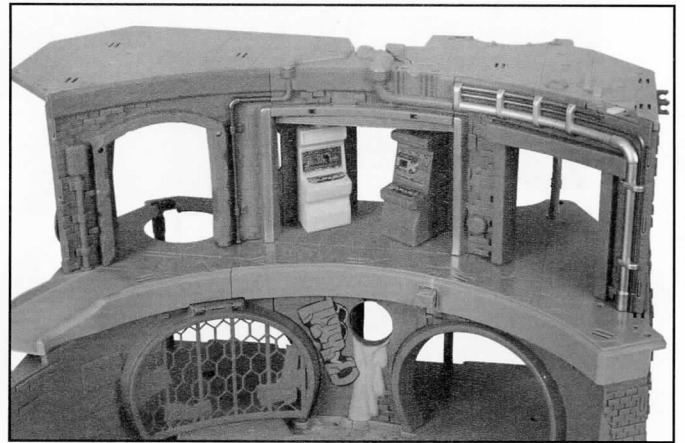

nickelodeon
**RISE OF THE
 TEENAGE MUTANT NINJA**
TURTLES

EPIC SEWER LAIR PLAYSET

COMPONENTS & STICKER PLACEMENT (APPLY ALL STICKERS PRIOR TO ASSEMBLY)

Top of Arcade doors to be inserted in slots in bottom of part #18. Before you insert in top, make sure to align doors and lever. To adjust, push lever down, turn doors in to closed position. If doors do not close, adjust by turning manually (you will hear gear clicking).

Leo's rotating weapons rack.

11

13

Insert ooquequito projectile and press side button to launch through front sewer lid!

Do not use projectile other than those provided by toy. Do not discharge in direction of people, animals or at eyes or face.