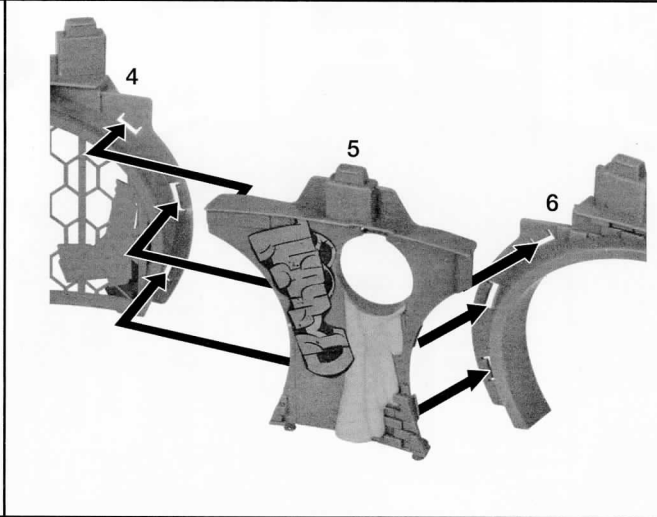

nickelodeon
**RISE OF THE
 TEENAGE MUTANT NINJA**
TURTLES

EPIC SEWER LAIR PLAYSET

COMPONENTS & STICKER PLACEMENT (APPLY ALL STICKERS PRIOR TO ASSEMBLY)

Top of Arcade doors to be inserted in slots in bottom of part #18. Before you insert in top, make sure to align doors and lever. To adjust, push lever down, turn doors in to closed position. If doors do not close, adjust by turning manually (you will hear gear clicking).

Leo's rotating weapons rack.

11

13

Insert ooquequito projectile and press side button to launch through front sewer lid!

Do not use projectile other than those provided by toy. Do not discharge in direction of people, animals or at eyes or face.