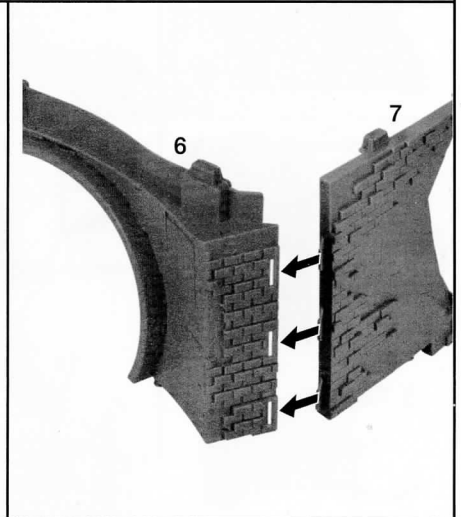

nickelodeon
**RISE OF THE
 TEENAGE MUTANT NINJA**
TURTLES

EPIC SEWER LAIR PLAYSET

COMPONENTS & STICKER PLACEMENT (APPLY ALL STICKERS PRIOR TO ASSEMBLY)

Top of Arcade doors to be inserted in slots in bottom of part #18. Before you insert in top, make sure to align doors and lever. To adjust, push lever down, turn doors in to closed position. If doors do not close, adjust by turning manually (you will hear gear clicking).

Arcade Door Lever

Use reinforcement pieces to hold chi board in place.

Skateboard storage.

Fire Hydrant rotates slide below.

Collapsing balcony assembly. Press grey button on platform next to balcony for collapsing feature.