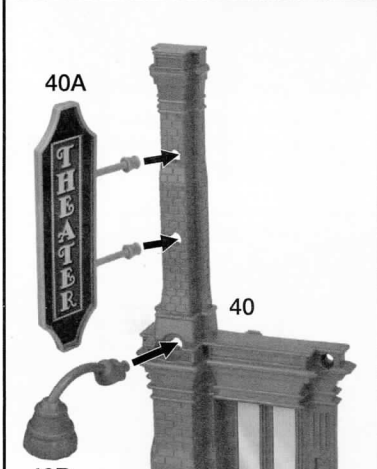

nickelodeon
**RISE OF THE
 TEENAGE MUTANT NINJA**
TURTLES

EPIC SEWER LAIR PLAYSET

COMPONENTS & STICKER PLACEMENT (APPLY ALL STICKERS PRIOR TO ASSEMBLY)

Top of Arcade doors to be inserted in slots in bottom of part #18. Before you insert in top, make sure to align doors and lever. To adjust, push lever down, turn doors in to closed position. If doors do not close, adjust by turning manually (you will hear gear clicking).

Arcade Door Lever

Use reinforcement pieces to hold chi board in place.

Skateboard storage.

Fire Hydrant rotates slide below.

Collapsing balcony assembly. Press grey button on platform next to balcony for collapsing feature.

Leo's rotating weapons rack.

11

13

Insert ooquequito projectile and press side button to launch through front sewer lid!

Do not use projectile other than those provided by toy. Do not discharge in direction of people, animals or at eyes or face.