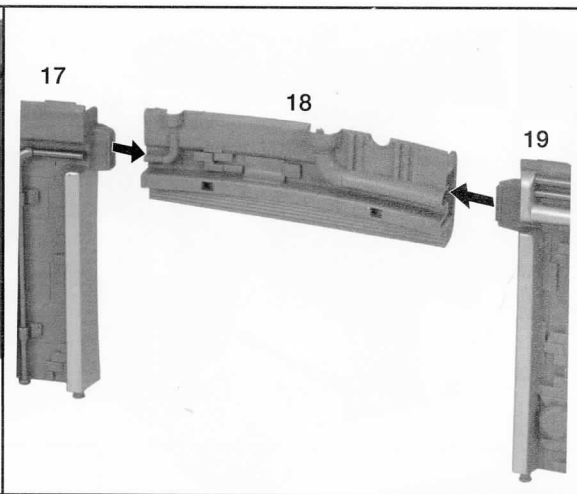

nickelodeon
**RISE OF THE
 TEENAGE MUTANT NINJA**
TURTLES

EPIC SEWER LAIR PLAYSET

COMPONENTS & STICKER PLACEMENT (APPLY ALL STICKERS PRIOR TO ASSEMBLY)

Top of Arcade doors to be inserted in slots in bottom of part #18. Before you insert in top, make sure to align doors and lever. To adjust, push lever down, turn doors in to closed position. If doors do not close, adjust by turning manually (you will hear gear clicking).