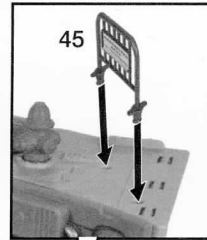

nickelodeon
**RISE OF THE
 TEENAGE MUTANT NINJA**
TURTLES

EPIC SEWER LAIR PLAYSET

COMPONENTS & STICKER PLACEMENT (APPLY ALL STICKERS PRIOR TO ASSEMBLY)

Top of Arcade doors to be inserted in slots in bottom of part #18. Before you insert in top, make sure to align doors and lever. To adjust, push lever down, turn doors in to closed position. If doors do not close, adjust by turning manually (you will hear gear clicking).

Arcade Door Lever

Use reinforcement pieces to hold chi board in place.

Skateboard storage.

Fire Hydrant rotates slide below.

Collapsing balcony assembly. Press grey button on platform next to balcony for collapsing feature.

Move Basketball hoop up and down to drop Turtles in to action!

Rotating skateboard ramp.

52

25

26

15A

Insert barrel inside hidden compartment and press button to launch barrel attack!

22B