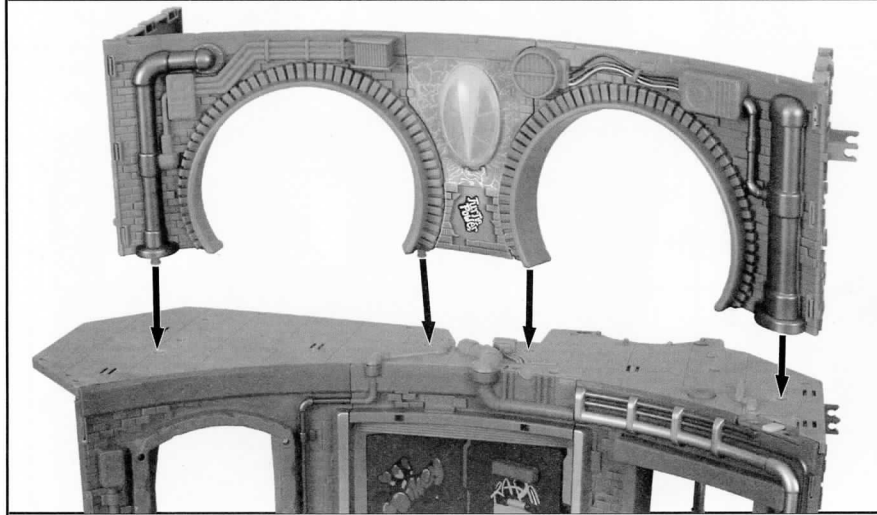

nickelodeon
**RISE OF THE
 TEENAGE MUTANT NINJA**
TURTLES

EPIC SEWER LAIR PLAYSET

COMPONENTS & STICKER PLACEMENT (APPLY ALL STICKERS PRIOR TO ASSEMBLY)

Top of Arcade doors to be inserted in slots in bottom of part #18. Before you insert in top, make sure to align doors and lever. To adjust, push lever down, turn doors in to closed position. If doors do not close, adjust by turning manually (you will hear gear clicking).

Arcade Door Lever

Use reinforcement pieces to hold chi board in place.

Skateboard storage.

Fire Hydrant rotates slide below.

Collapsing balcony assembly. Press grey button on platform next to balcony for collapsing feature.

Leo's rotating weapons rack.

11

13

Insert ooquequito projectile and press side button to launch through front sewer lid!

Do not use projectile other than those provided by toy. Do not discharge in direction of people, animals or at eyes or face.