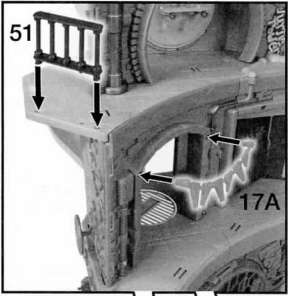

nickelodeon
**RISE OF THE
 TEENAGE MUTANT NINJA**
TURTLES

EPIC SEWER LAIR PLAYSET

COMPONENTS & STICKER PLACEMENT (APPLY ALL STICKERS PRIOR TO ASSEMBLY)

Top of Arcade doors to be inserted in slots in bottom of part #18. Before you insert in top, make sure to align doors and lever. To adjust, push lever down, turn doors in to closed position. If doors do not close, adjust by turning manually (you will hear gear clicking).

Arcade Door Lever

Use reinforcement pieces to hold chi board in place.

Skateboard storage.

Fire Hydrant rotates slide below.

Collapsing balcony assembly. Press grey button on platform next to balcony for collapsing feature.

Move Basketball hoop up and down to drop Turtles in to action!

Rotating skateboard ramp.

52

25

26

15A

Insert barrel inside hidden compartment and press button to launch barrel attack!

22B

Leo's rotating weapons rack.

11

13

Insert ooquequito projectile and press side button to launch through front sewer lid!

Do not use projectile other than those provided by toy. Do not discharge in direction of people, animals or at eyes or face.