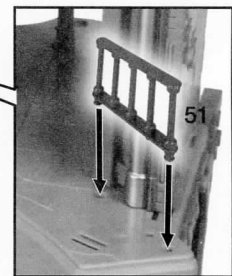

nickelodeon
**RISE OF THE
 TEENAGE MUTANT NINJA**
TURTLES

EPIC SEWER LAIR PLAYSET

COMPONENTS & STICKER PLACEMENT (APPLY ALL STICKERS PRIOR TO ASSEMBLY)

Top of Arcade doors to be inserted in slots in bottom of part #18. Before you insert in top, make sure to align doors and lever. To adjust, push lever down, turn doors in to closed position. If doors do not close, adjust by turning manually (you will hear gear clicking).

Arcade Door Lever

Use reinforcement pieces to hold chi board in place.

Skateboard storage.

Fire Hydrant rotates slide below.

Collapsing balcony assembly. Press grey button on platform next to balcony for collapsing feature.

Move Basketball hoop up and down to drop Turtles in to action!

Rotating skateboard ramp.

52

25

26

15A

Insert barrel inside hidden compartment and press button to launch barrel attack!

22B