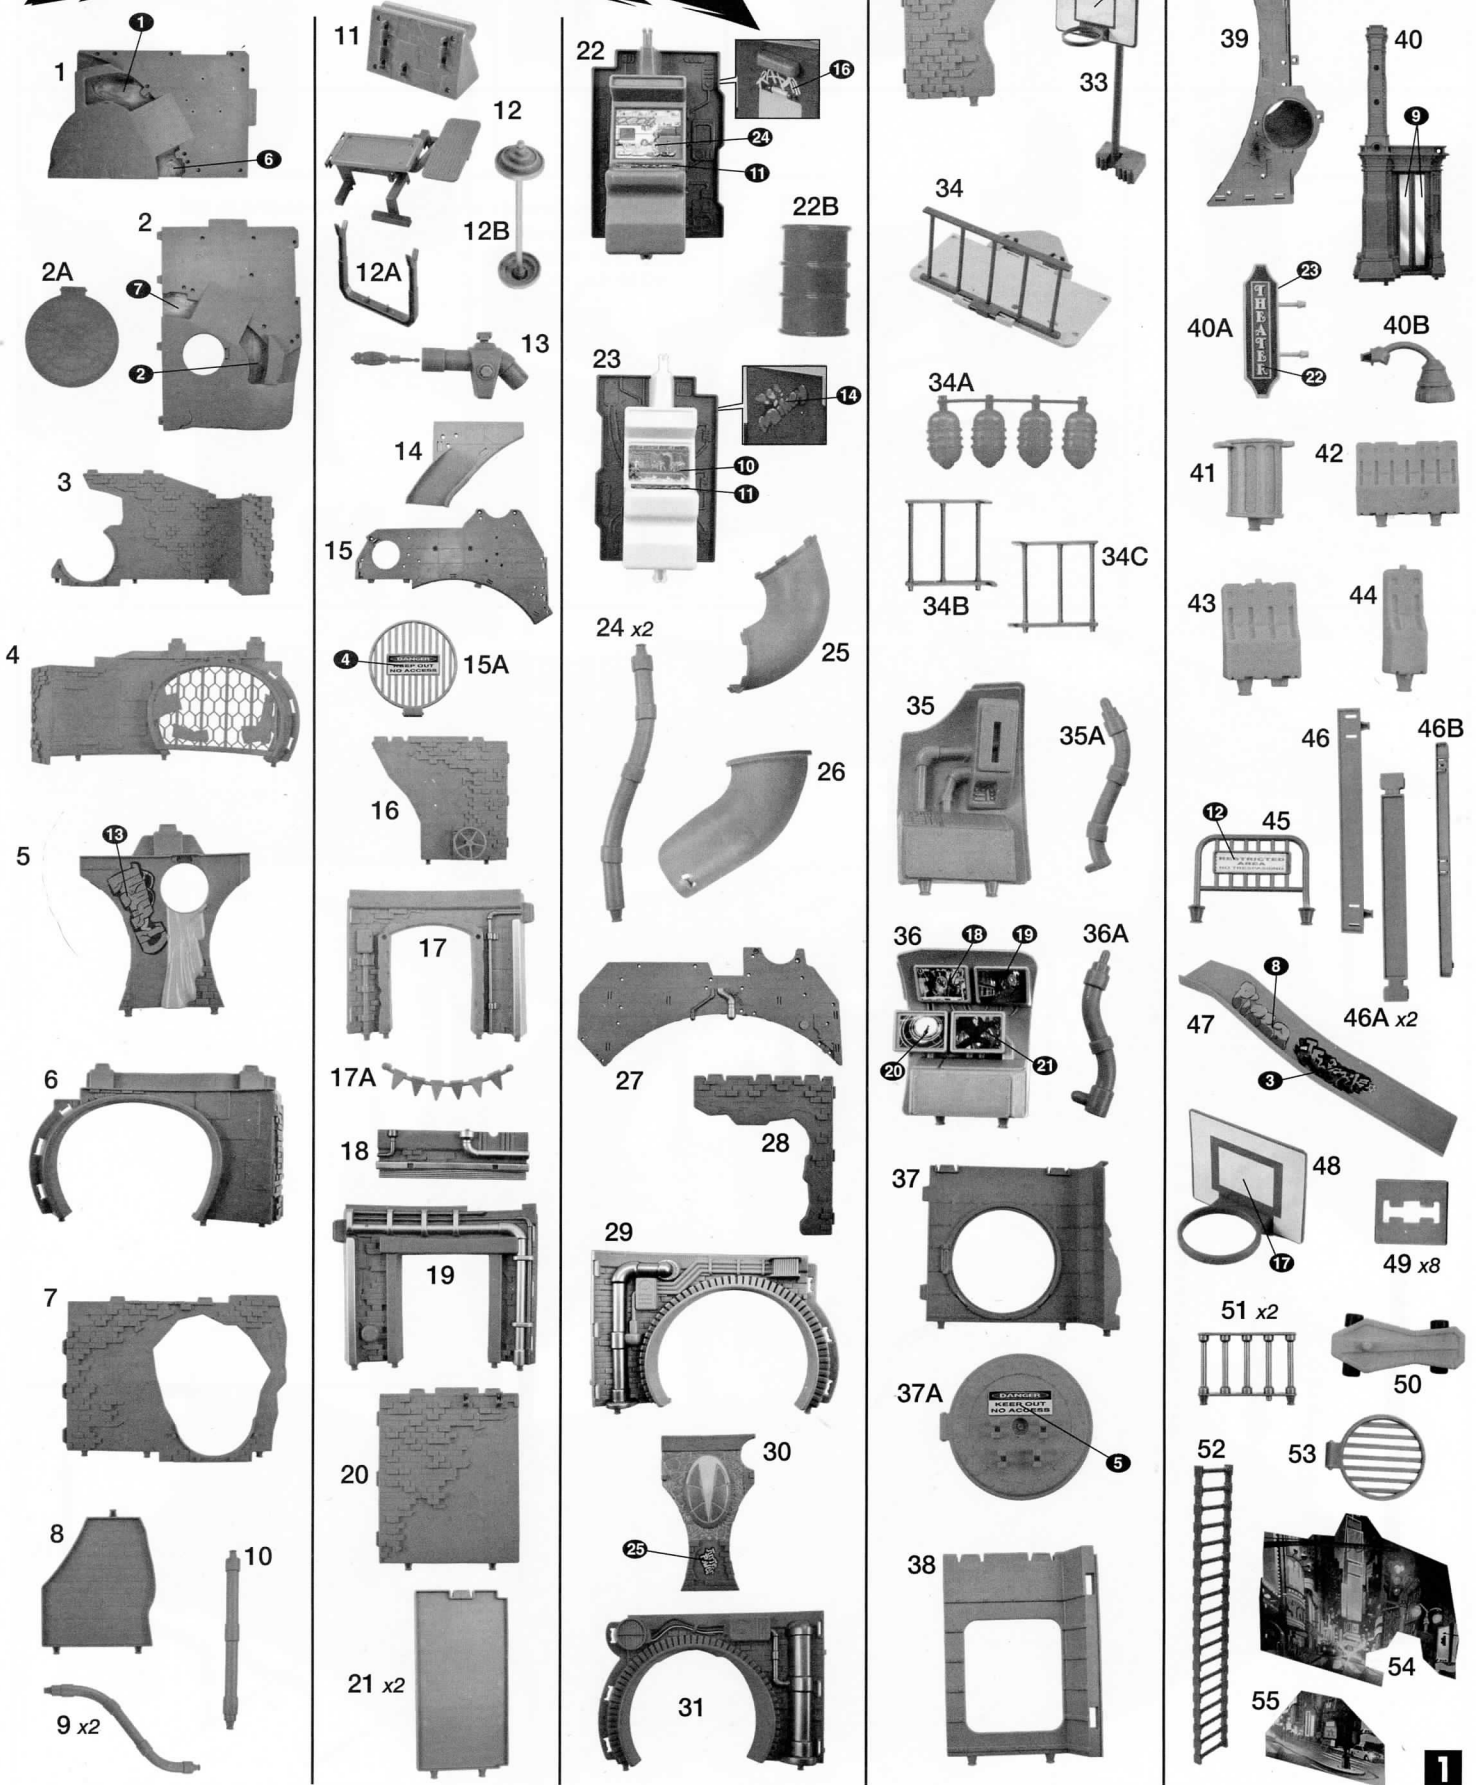

nickelodeon
**RISE OF THE
 TEENAGE MUTANT NINJA**
TURTLES

EPIC SEWER LAIR PLAYSET

COMPONENTS & STICKER PLACEMENT (APPLY ALL STICKERS PRIOR TO ASSEMBLY)

Top of Arcade doors to be inserted in slots in bottom of part #18. Before you insert in top, make sure to align doors and lever. To adjust, push lever down, turn doors in to closed position. If doors do not close, adjust by turning manually (you will hear gear clicking).

Move Basketball hoop up and down to drop Turtles in to action!

Rotating skateboard ramp.

52

25

26

15A

Insert barrel inside hidden compartment and press button to launch barrel attack!

22B

Leo's rotating weapons rack.

11

13

Insert ooquequito projectile and press side button to launch through front sewer lid!

Do not use projectile other than those provided by toy. Do not discharge in direction of people, animals or at eyes or face.

12A

12

Press top of bench to launch figure!

nickelodeon
**RISE OF THE
 TEENAGE MUTANT NINJA**
TURTLES

EPIC SEWER LAIR PLAYSET

*Remove saucer
 from Turtle Tank
 sold separately
 to place in top
 of Playset.*