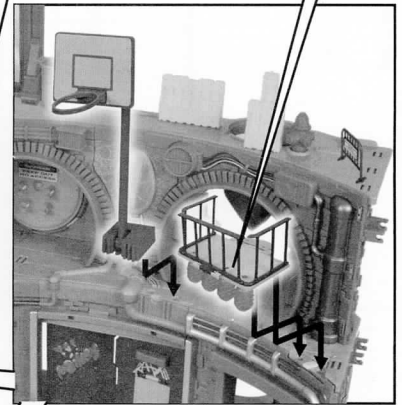

nickelodeon
**RISE OF THE
 TEENAGE MUTANT NINJA**
TURTLES

EPIC SEWER LAIR PLAYSET

COMPONENTS & STICKER PLACEMENT (APPLY ALL STICKERS PRIOR TO ASSEMBLY)

Top of Arcade doors to be inserted in slots in bottom of part #18. Before you insert in top, make sure to align doors and lever. To adjust, push lever down, turn doors in to closed position. If doors do not close, adjust by turning manually (you will hear gear clicking).

Arcade Door Lever

Use reinforcement pieces to hold chi board in place.

Skateboard storage.

Fire Hydrant rotates slide below.

Collapsing balcony assembly. Press grey button on platform next to balcony for collapsing feature.

Move Basketball hoop up and down to drop Turtles in to action!

Rotating skateboard ramp.

52

25

26

15A

Insert barrel inside hidden compartment and press button to launch barrel attack!

22B

Leo's rotating weapons rack.

11

13

Insert ooquequito projectile and press side button to launch through front sewer lid!

Do not use projectile other than those provided by toy. Do not discharge in direction of people, animals or at eyes or face.