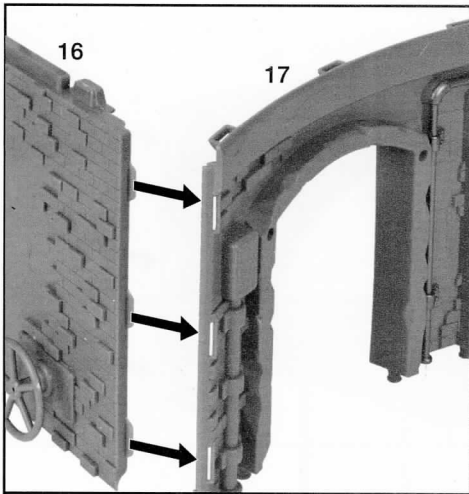

nickelodeon
**RISE OF THE
 TEENAGE MUTANT NINJA**
TURTLES

EPIC SEWER LAIR PLAYSET

COMPONENTS & STICKER PLACEMENT (APPLY ALL STICKERS PRIOR TO ASSEMBLY)

Top of Arcade doors to be inserted in slots in bottom of part #18. Before you insert in top, make sure to align doors and lever. To adjust, push lever down, turn doors in to closed position. If doors do not close, adjust by turning manually (you will hear gear clicking).

Arcade Door Lever

Use reinforcement pieces to hold chi board in place.

Skateboard storage.

Fire Hydrant rotates slide below.

Collapsing balcony assembly. Press grey button on platform next to balcony for collapsing feature.