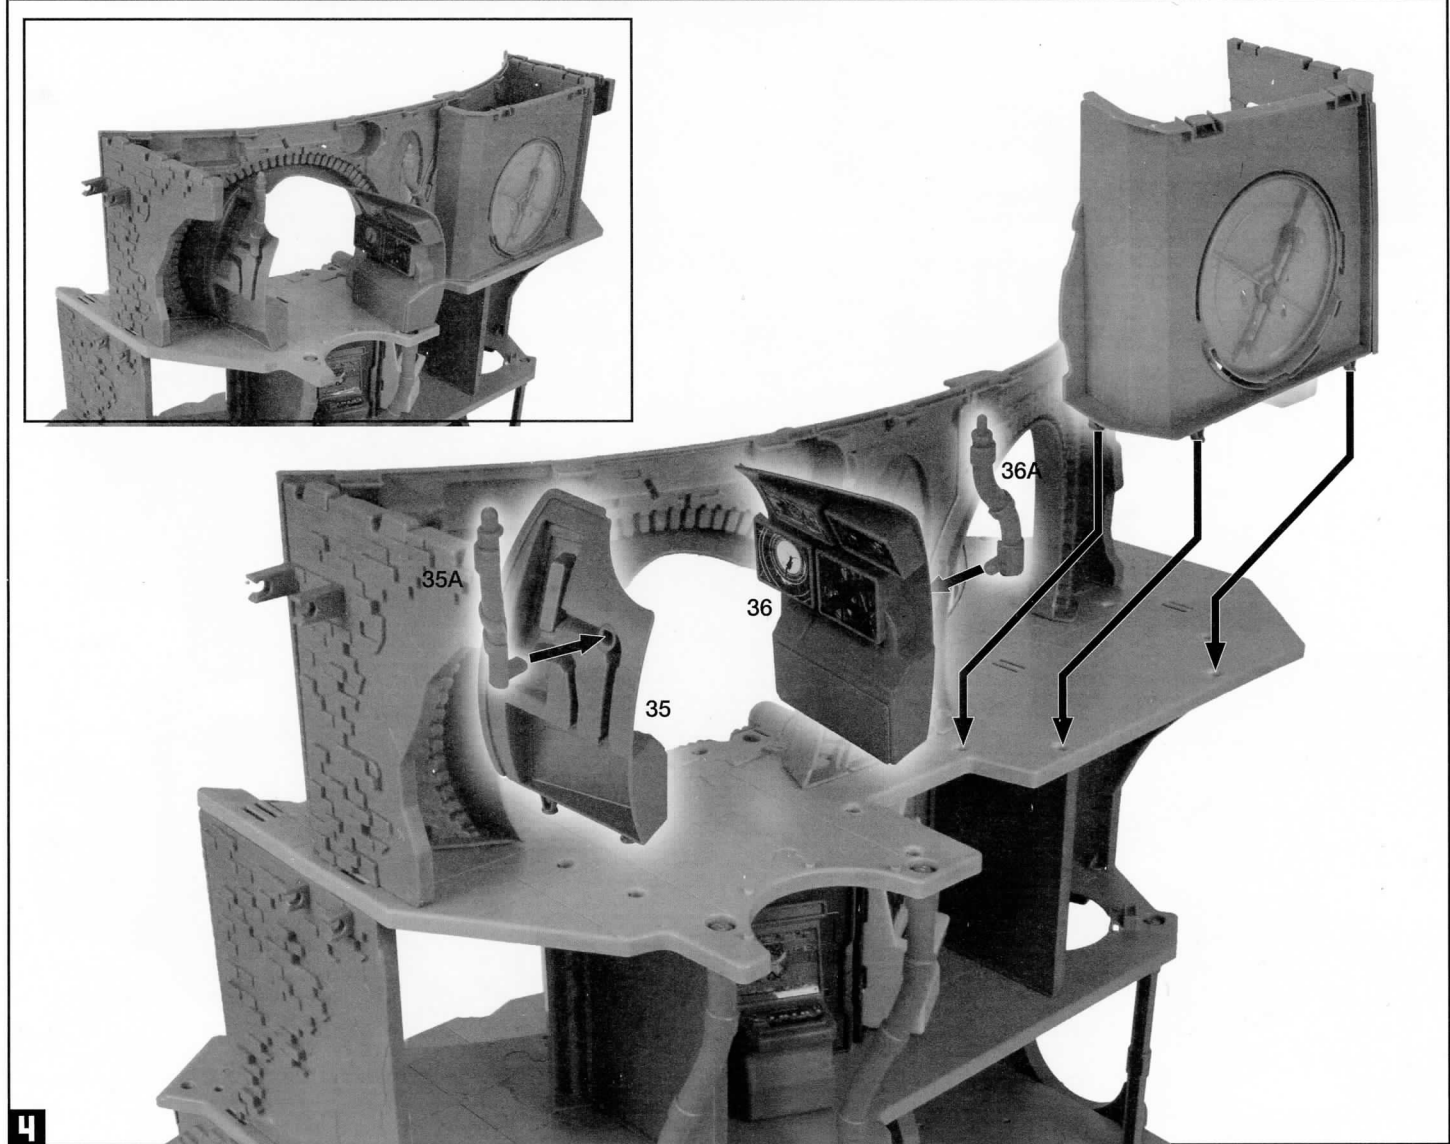

nickelodeon
**RISE OF THE
 TEENAGE MUTANT NINJA**
TURTLES

EPIC SEWER LAIR PLAYSET

COMPONENTS & STICKER PLACEMENT (APPLY ALL STICKERS PRIOR TO ASSEMBLY)

Top of Arcade doors to be inserted in slots in bottom of part #18. Before you insert in top, make sure to align doors and lever. To adjust, push lever down, turn doors in to closed position. If doors do not close, adjust by turning manually (you will hear gear clicking).

Arcade Door Lever

Use reinforcement pieces to hold chi board in place.

Skateboard storage.

Fire Hydrant rotates slide below.

Collapsing balcony assembly. Press grey button on platform next to balcony for collapsing feature.

Leo's rotating weapons rack.

11

13

Insert ooquequito projectile and press side button to launch through front sewer lid!

Do not use projectile other than those provided by toy. Do not discharge in direction of people, animals or at eyes or face.