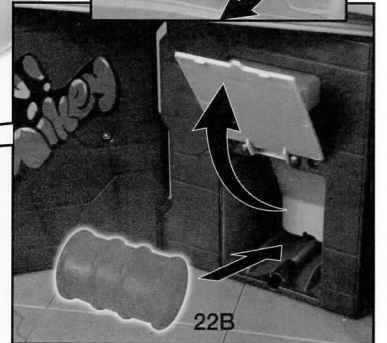

nickelodeon
**RISE OF THE
 TEENAGE MUTANT NINJA**
TURTLES

EPIC SEWER LAIR PLAYSET

COMPONENTS & STICKER PLACEMENT (APPLY ALL STICKERS PRIOR TO ASSEMBLY)

Top of Arcade doors to be inserted in slots in bottom of part #18. Before you insert in top, make sure to align doors and lever. To adjust, push lever down, turn doors in to closed position. If doors do not close, adjust by turning manually (you will hear gear clicking).

Arcade Door Lever

Use reinforcement pieces to hold chi board in place.

Skateboard storage.

Fire Hydrant rotates slide below.

Collapsing balcony assembly. Press grey button on platform next to balcony for collapsing feature.

Move Basketball hoop up and down to drop Turtles in to action!

Rotating skateboard ramp.

52

25

26

15A

Insert barrel inside hidden compartment and press button to launch barrel attack!

22B

Leo's rotating weapons rack.

11

13

Insert ooquequito projectile and press side button to launch through front sewer lid!

Do not use projectile other than those provided by toy. Do not discharge in direction of people, animals or at eyes or face.