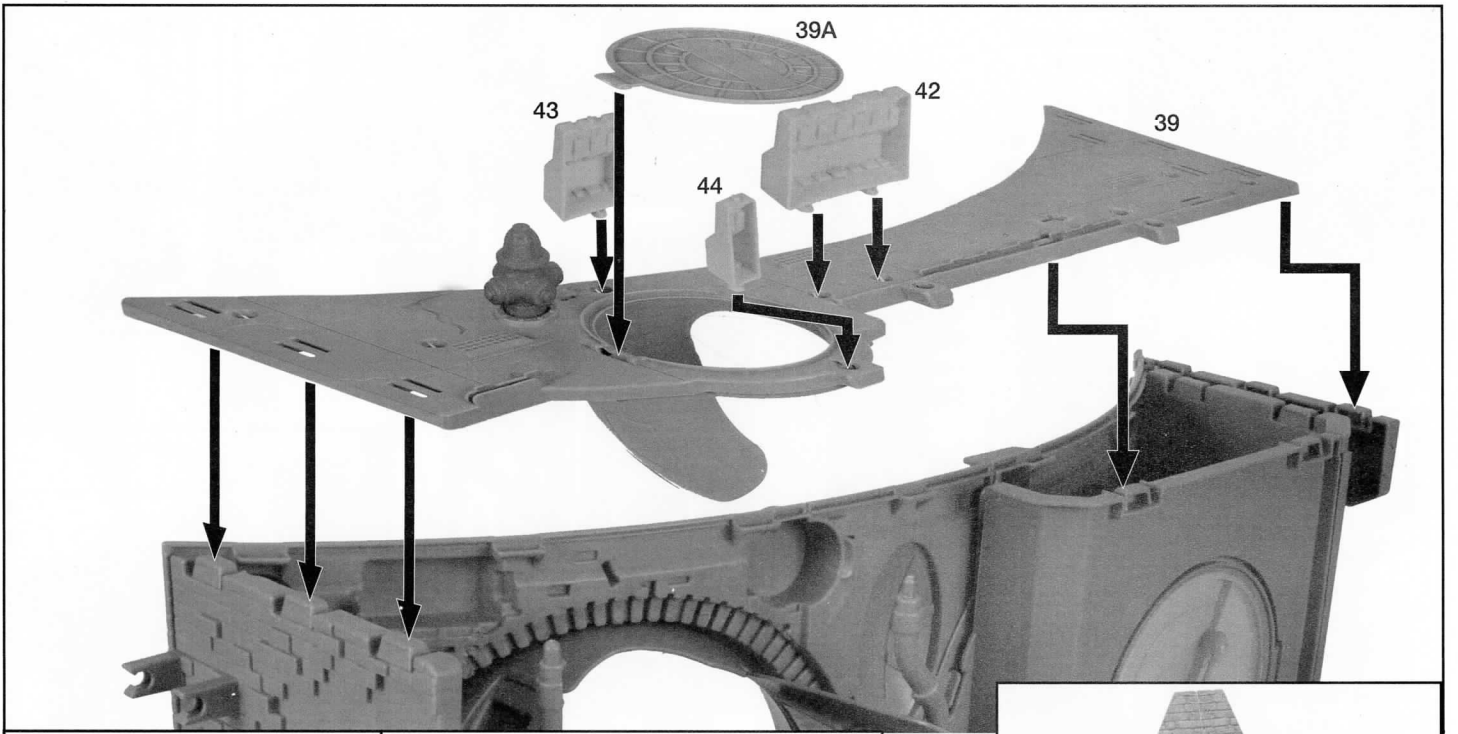

nickelodeon
**RISE OF THE
 TEENAGE MUTANT NINJA**
TURTLES

EPIC SEWER LAIR PLAYSET

COMPONENTS & STICKER PLACEMENT (APPLY ALL STICKERS PRIOR TO ASSEMBLY)

Top of Arcade doors to be inserted in slots in bottom of part #18. Before you insert in top, make sure to align doors and lever. To adjust, push lever down, turn doors in to closed position. If doors do not close, adjust by turning manually (you will hear gear clicking).

Arcade Door Lever

Use reinforcement pieces to hold chi board in place.

Skateboard storage.

Fire Hydrant rotates slide below.

Collapsing balcony assembly. Press grey button on platform next to balcony for collapsing feature.

Leo's rotating weapons rack.

11

13

Insert ooquequito projectile and press side button to launch through front sewer lid!

Do not use projectile other than those provided by toy. Do not discharge in direction of people, animals or at eyes or face.