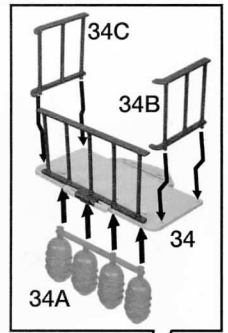

nickelodeon
**RISE OF THE
 TEENAGE MUTANT NINJA**
TURTLES

EPIC SEWER LAIR PLAYSET

COMPONENTS & STICKER PLACEMENT (APPLY ALL STICKERS PRIOR TO ASSEMBLY)

Top of Arcade doors to be inserted in slots in bottom of part #18. Before you insert in top, make sure to align doors and lever. To adjust, push lever down, turn doors in to closed position. If doors do not close, adjust by turning manually (you will hear gear clicking).

Arcade Door Lever

Use reinforcement pieces to hold chi board in place.

Skateboard storage.

Fire Hydrant rotates slide below.

Collapsing balcony assembly. Press grey button on platform next to balcony for collapsing feature.

Move Basketball hoop up and down to drop Turtles in to action!

Rotating skateboard ramp.

52

25

26

15A

Insert barrel inside hidden compartment and press button to launch barrel attack!

22B

Leo's rotating weapons rack.

11

13

Insert ooquequito projectile and press side button to launch through front sewer lid!

Do not use projectile other than those provided by toy. Do not discharge in direction of people, animals or at eyes or face.