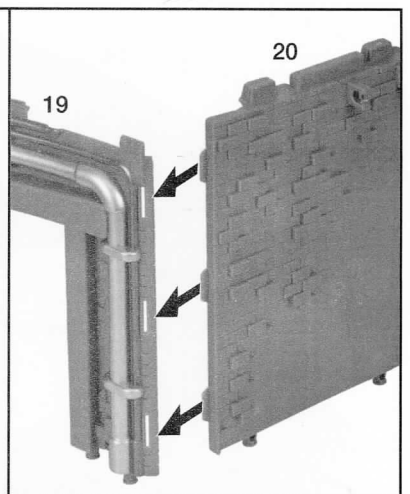

nickelodeon
**RISE OF THE
 TEENAGE MUTANT NINJA**
TURTLES

EPIC SEWER LAIR PLAYSET

COMPONENTS & STICKER PLACEMENT (APPLY ALL STICKERS PRIOR TO ASSEMBLY)

Top of Arcade doors to be inserted in slots in bottom of part #18. Before you insert in top, make sure to align doors and lever. To adjust, push lever down, turn doors in to closed position. If doors do not close, adjust by turning manually (you will hear gear clicking).