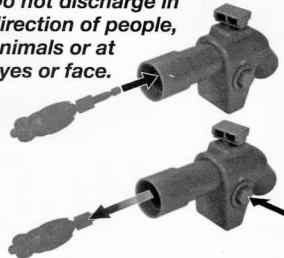

Leo's rotating weapons rack.

11

13

Insert ooquequito projectile and press side button to launch through front sewer lid!

Do not use projectile other than those provided by toy. Do not discharge in direction of people, animals or at eyes or face.

12A

12

Press top of bench to launch figure!

nickelodeon
**RISE OF THE
 TEENAGE MUTANT NINJA**
TURTLES

EPIC SEWER LAIR PLAYSET

*Remove saucer
 from Turtle Tank
 sold separately
 to place in top
 of Playset.*