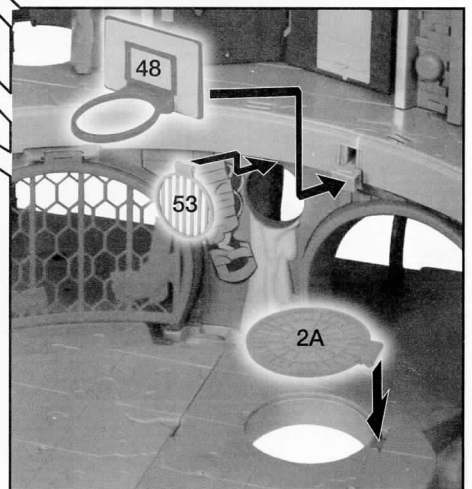

nickelodeon
**RISE OF THE
 TEENAGE MUTANT NINJA**
TURTLES

EPIC SEWER LAIR PLAYSET

COMPONENTS & STICKER PLACEMENT (APPLY ALL STICKERS PRIOR TO ASSEMBLY)

Top of Arcade doors to be inserted in slots in bottom of part #18. Before you insert in top, make sure to align doors and lever. To adjust, push lever down, turn doors in to closed position. If doors do not close, adjust by turning manually (you will hear gear clicking).

Arcade Door Lever

Use reinforcement pieces to hold chi board in place.

Skateboard storage.

Fire Hydrant rotates slide below.

Collapsing balcony assembly. Press grey button on platform next to balcony for collapsing feature.

Move Basketball hoop up and down to drop Turtles in to action!

Rotating skateboard ramp.

52

25

26

15A

Insert barrel inside hidden compartment and press button to launch barrel attack!

22B

Leo's rotating weapons rack.

11

13

Insert ooquequito projectile and press side button to launch through front sewer lid!

Do not use projectile other than those provided by toy. Do not discharge in direction of people, animals or at eyes or face.