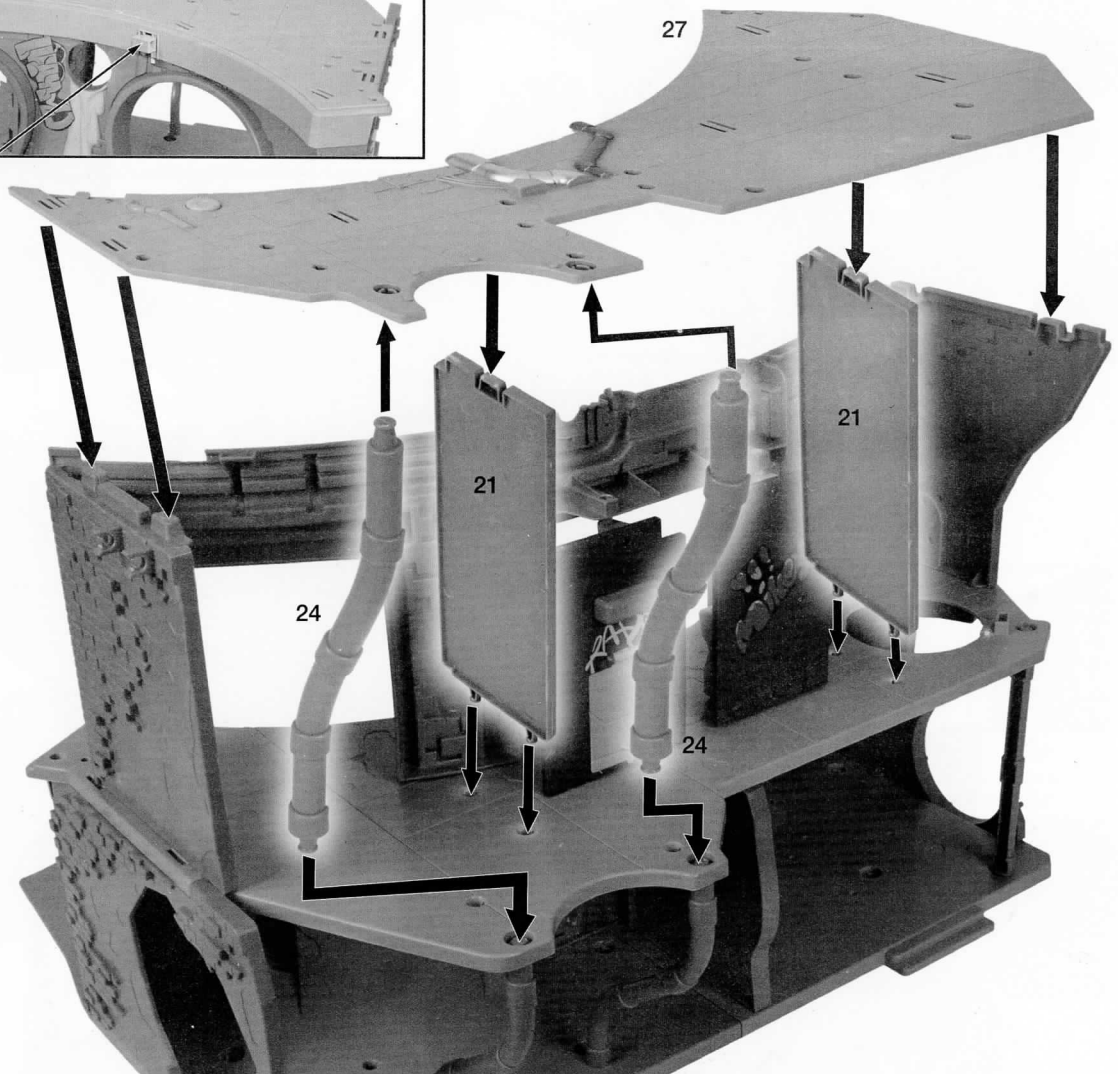

nickelodeon
**RISE OF THE
 TEENAGE MUTANT NINJA**
TURTLES

EPIC SEWER LAIR PLAYSET

COMPONENTS & STICKER PLACEMENT (APPLY ALL STICKERS PRIOR TO ASSEMBLY)

Top of Arcade doors to be inserted in slots in bottom of part #18. Before you insert in top, make sure to align doors and lever. To adjust, push lever down, turn doors in to closed position. If doors do not close, adjust by turning manually (you will hear gear clicking).

Arcade Door Lever

Use reinforcement pieces to hold chi board in place.

Skateboard storage.

Fire Hydrant rotates slide below.

Collapsing balcony assembly. Press grey button on platform next to balcony for collapsing feature.

Leo's rotating weapons rack.

11

13

Insert ooquequito projectile and press side button to launch through front sewer lid!

Do not use projectile other than those provided by toy. Do not discharge in direction of people, animals or at eyes or face.

12A

12

Press top of bench to launch figure!

nickelodeon
**RISE OF THE
 TEENAGE MUTANT NINJA**
TURTLES

EPIC SEWER LAIR PLAYSET

*Remove saucer
 from Turtle Tank
 sold separately
 to place in top
 of Playset.*