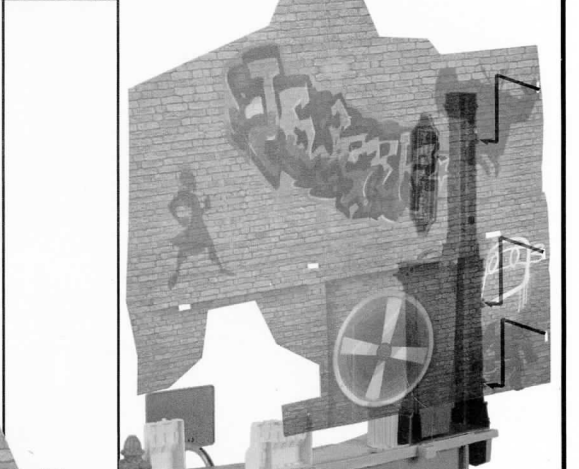

nickelodeon
**RISE OF THE
 TEENAGE MUTANT NINJA**
TURTLES

EPIC SEWER LAIR PLAYSET

COMPONENTS & STICKER PLACEMENT (APPLY ALL STICKERS PRIOR TO ASSEMBLY)

Top of Arcade doors to be inserted in slots in bottom of part #18. Before you insert in top, make sure to align doors and lever. To adjust, push lever down, turn doors in to closed position. If doors do not close, adjust by turning manually (you will hear gear clicking).

Arcade Door Lever

Use reinforcement pieces to hold chi board in place.

Skateboard storage.

Fire Hydrant rotates slide below.

Collapsing balcony assembly. Press grey button on platform next to balcony for collapsing feature.

Leo's rotating weapons rack.

11

13

Insert ooquequito projectile and press side button to launch through front sewer lid!

Do not use projectile other than those provided by toy. Do not discharge in direction of people, animals or at eyes or face.