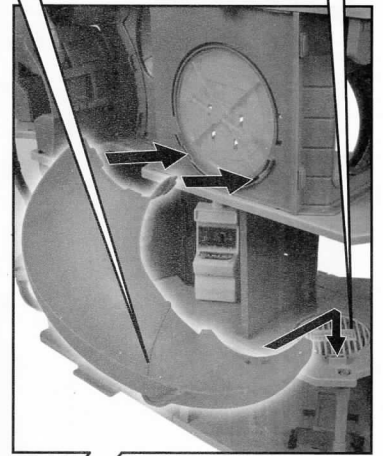

nickelodeon
**RISE OF THE
 TEENAGE MUTANT NINJA**
TURTLES

EPIC SEWER LAIR PLAYSET

COMPONENTS & STICKER PLACEMENT (APPLY ALL STICKERS PRIOR TO ASSEMBLY)

Top of Arcade doors to be inserted in slots in bottom of part #18. Before you insert in top, make sure to align doors and lever. To adjust, push lever down, turn doors in to closed position. If doors do not close, adjust by turning manually (you will hear gear clicking).

Move Basketball hoop up and down to drop Turtles in to action!

Rotating skateboard ramp.

52

25

26

15A

Insert barrel inside hidden compartment and press button to launch barrel attack!

22B

Leo's rotating weapons rack.

11

13

Insert ooquequito projectile and press side button to launch through front sewer lid!

Do not use projectile other than those provided by toy. Do not discharge in direction of people, animals or at eyes or face.