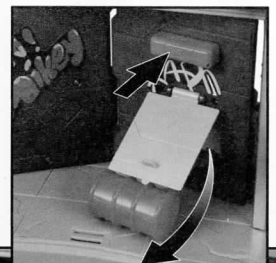

Arcade Door Lever

Use reinforcement pieces to hold chi board in place.

Skateboard storage.

Fire Hydrant rotates slide below.

Collapsing balcony assembly. Press grey button on platform next to balcony for collapsing feature.

Move Basketball hoop up and down to drop Turtles in to action!

Rotating skateboard ramp.

52

25

26

15A

Insert barrel inside hidden compartment and press button to launch barrel attack!

22B

Leo's rotating weapons rack.

11

13

Insert ooquequito projectile and press side button to launch through front sewer lid!

Do not use projectile other than those provided by toy. Do not discharge in direction of people, animals or at eyes or face.

12A

12

Press top of bench to launch figure!

nickelodeon
**RISE OF THE
 TEENAGE MUTANT NINJA**
TURTLES

EPIC SEWER LAIR PLAYSET

*Remove saucer
 from Turtle Tank
 sold separately
 to place in top
 of Playset.*