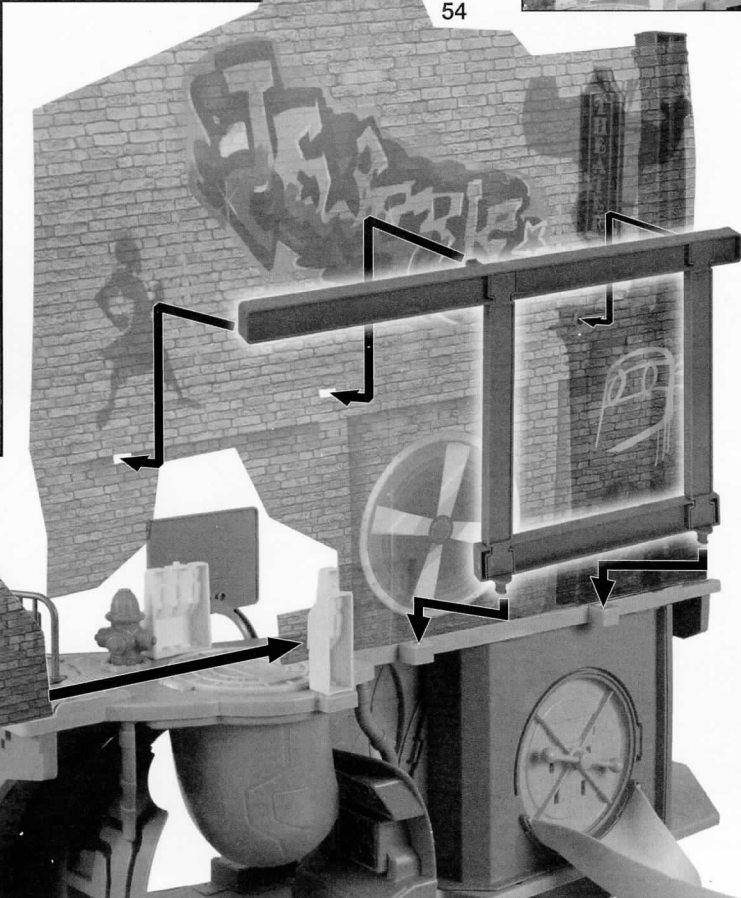

nickelodeon
**RISE OF THE
 TEENAGE MUTANT NINJA**
TURTLES

EPIC SEWER LAIR PLAYSET

COMPONENTS & STICKER PLACEMENT (APPLY ALL STICKERS PRIOR TO ASSEMBLY)

Top of Arcade doors to be inserted in slots in bottom of part #18. Before you insert in top, make sure to align doors and lever. To adjust, push lever down, turn doors in to closed position. If doors do not close, adjust by turning manually (you will hear gear clicking).

Arcade Door Lever

Use reinforcement pieces to hold chi board in place.

Skateboard storage.

Fire Hydrant rotates slide below.

Collapsing balcony assembly. Press grey button on platform next to balcony for collapsing feature.

Leo's rotating weapons rack.

11

13

Insert ooquequito projectile and press side button to launch through front sewer lid!

Do not use projectile other than those provided by toy. Do not discharge in direction of people, animals or at eyes or face.

12A

12

Press top of bench to launch figure!

nickelodeon
**RISE OF THE
 TEENAGE MUTANT NINJA**
TURTLES

EPIC SEWER LAIR PLAYSET

*Remove saucer
 from Turtle Tank
 sold separately
 to place in top
 of Playset.*