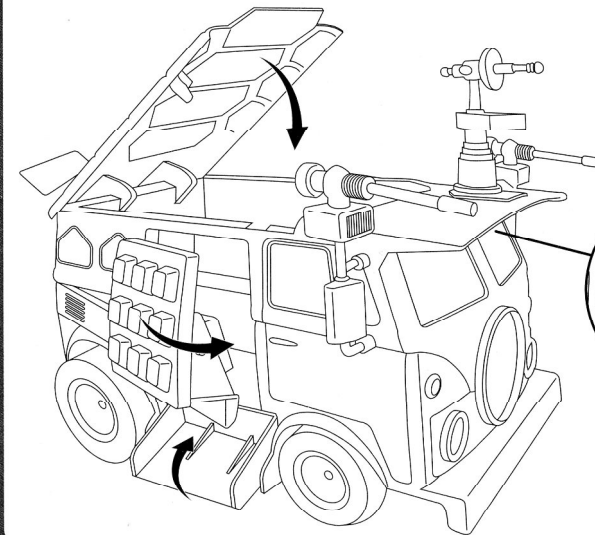

TEENAGE MUTANT NINJA TURTLES®

TURTLE PARTY WAGON™ Mutant Attack Van

1. ASSEMBLY:

Attach Super-Spoiler to top of the Wagon.

Load Whacko Bombs into street-level Bomb-Slide.

Attach Machine Blaster to side mirror then attach side-mirror to Wagon.

Attach Foot-finder Blaster to the top of the Wagon.

2. ACTIVATION:

Place figure onto seat & fasten into place by using the rubber band as shown.

A. Pull back Super-Spoiler to automatically release the Spring-Action Foot Tenderizer and Whacko Bombs.

Once Flip-Top is open, place up to 6 figures inside.

B. To close, lift up Bomb Slide, close Tenderizer, then push down Flip-Top locking the Tenderizer in place.

Lastly, close the front visor over the windshield.