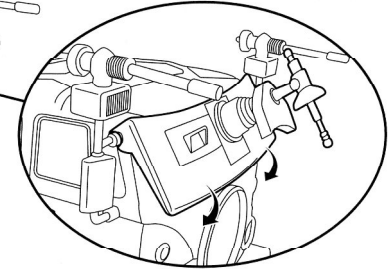

Attach Foot-finder Blaster to the top of the Wagon.

2. ACTIVATION:

Place figure onto seat & fasten into place by using the rubber band as shown.

A. Pull back Super-Spoiler to automatically release the Spring-Action Foot Tenderizer and Whacko Bombs.

Once Flip-Top is open, place up to 6 figures inside.

B. To close, lift up Bomb Slide, close Tenderizer, then push down Flip-Top locking the Tenderizer in place.

Lastly, close the front visor over the windshield.