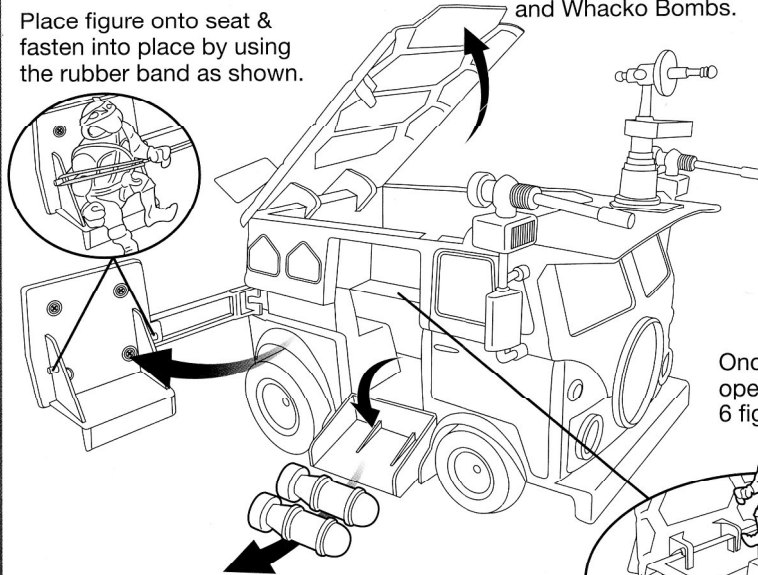

TEENAGE MUTANT NINJA TURTLES®

TURTLE PARTY WAGON™ Mutant Attack Van

1. ASSEMBLY:

Attach Super-Spoiler to top of the Wagon.

Load Whacko Bombs into street-level Bomb-Slide.

Attach Machine Blaster to side mirror then attach side-mirror to Wagon.

Attach Foot-finder Blaster to the top of the Wagon.

2. ACTIVATION:

Place figure onto seat & fasten into place by using the rubber band as shown.

A. Pull back Super-Spoiler to automatically release the Spring-Action Foot Tenderizer and Whacko Bombs.

Once Flip-Top is open, place up to 6 figures inside.

B. To close, lift up Bomb Slide, close Tenderizer, then push down Flip-Top locking the Tenderizer in place.

Lastly, close the front visor over the windshield.