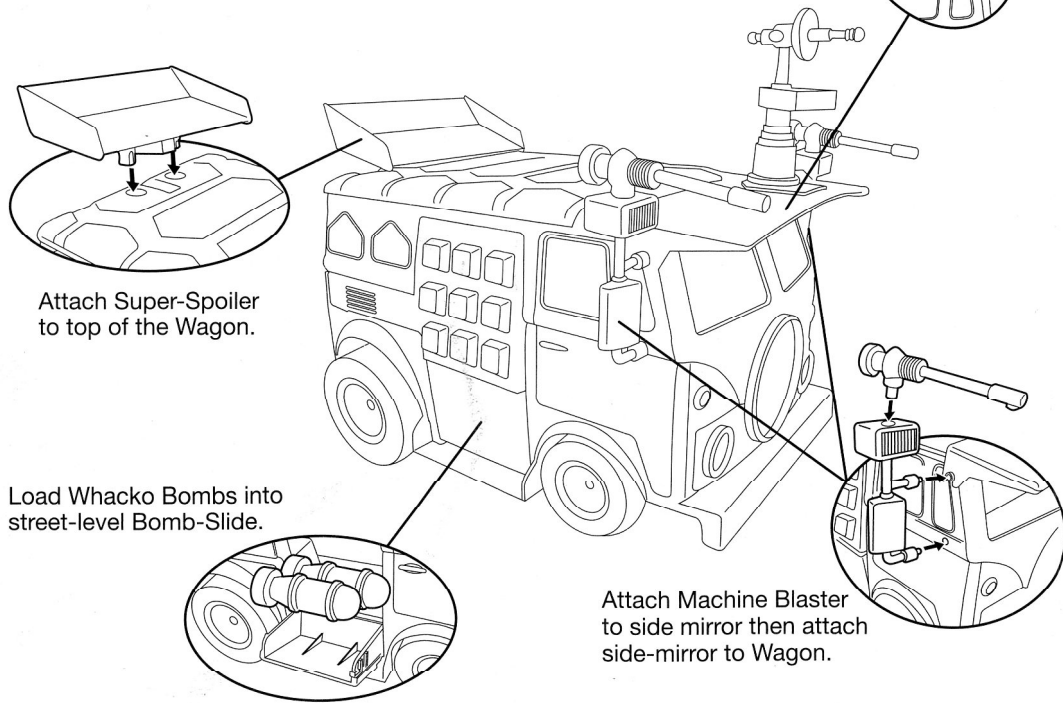

TEENAGE MUTANT NINJA TURTLES®

TURTLE PARTY WAGON™ Mutant Attack Van

1. ASSEMBLY:

Attach Super-Spoiler to top of the Wagon.

Load Whacko Bombs into street-level Bomb-Slide.

Attach Machine Blaster to side mirror then attach side-mirror to Wagon.

Attach Foot-finder Blaster to the top of the Wagon.

2. ACTIVATION:

Place figure onto seat & fasten into place by using the rubber band as shown.

A. Pull back Super-Spoiler to automatically release the Spring-Action Foot Tenderizer and Whacko Bombs.

Once Flip-Top is open, place up to 6 figures inside.

B. To close, lift up Bomb Slide, close Tenderizer, then push down Flip-Top locking the Tenderizer in place.

Lastly, close the front visor over the windshield.