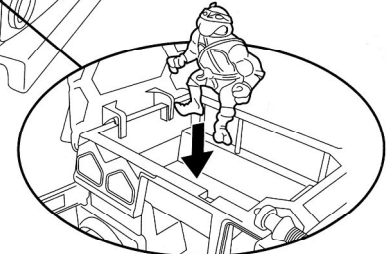

Attach Foot-finder Blaster to the top of the Wagon.

2. ACTIVATION:

Place figure onto seat & fasten into place by using the rubber band as shown.

A. Pull back Super-Spoiler to automatically release the Spring-Action Foot Tenderizer and Whacko Bombs.

Once Flip-Top is open, place up to 6 figures inside.

B. To close, lift up Bomb Slide, close Tenderizer, then push down Flip-Top locking the Tenderizer in place.

Lastly, close the front visor over the windshield.