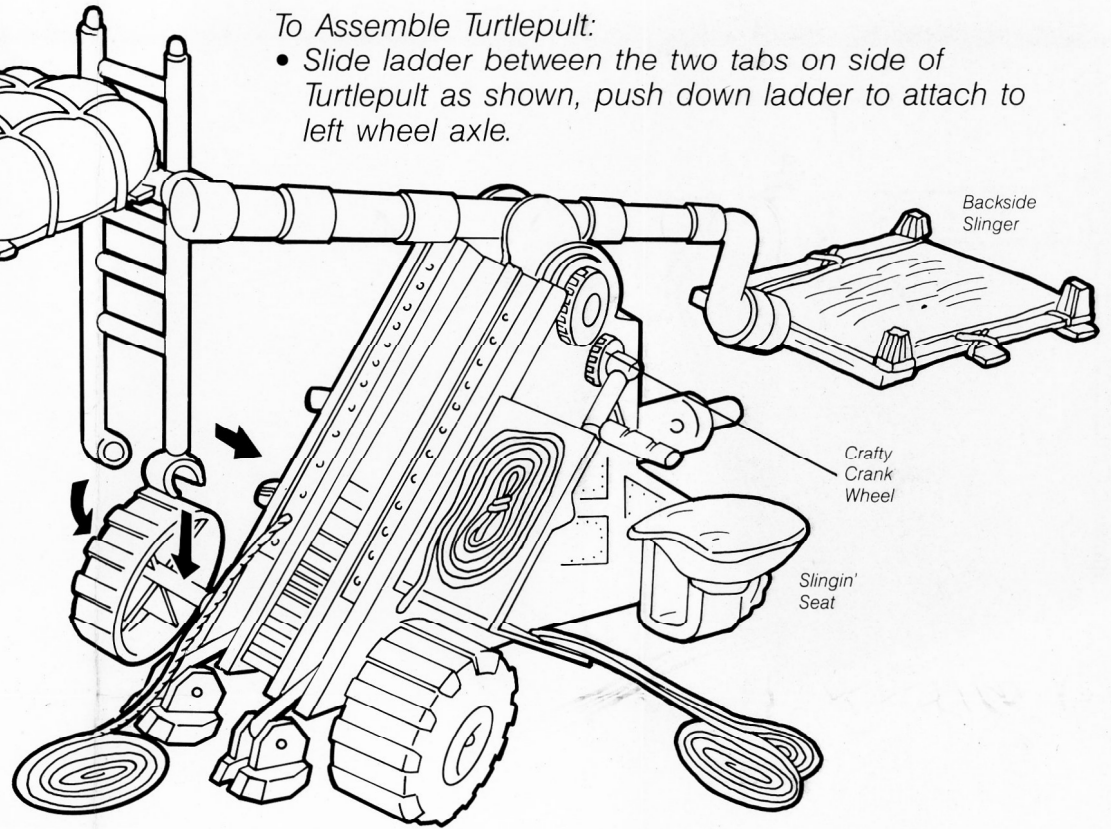

TEENAGE MUTANT NINJA TURTLES®

Kids,
follow these
simple blueprints,
it's easy!

Energy
Transfer
Pad

To Assemble Turtlepult:

- Slide ladder between the two tabs on side of Turtlepult as shown, push down ladder to attach to left wheel axle.

Backside
Slinger

Crafty
Crank
Wheel

Slingin'
Seat

To Operate Turtlepult:

- Place any Movie III Samurai Turtle on the backside slinger.
- Sit Whit in slingin seat. To operate crafty crank wheel, turn crank clockwise for realistic Turtlepult launching sounds.
- To activate Turtlepult, press down on the energy transfer pad and watch the figure fly through the air. Great for launching Turtles over castle walls!