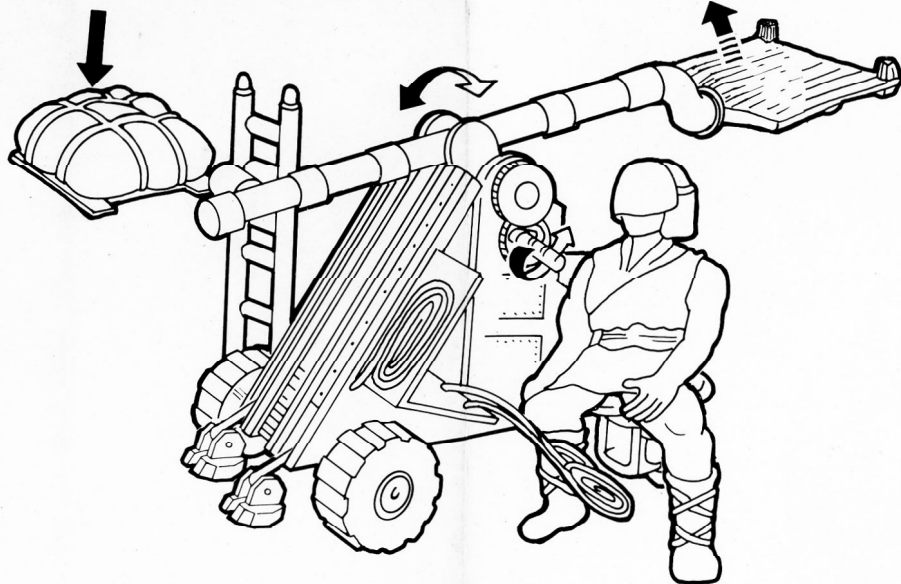

TEENAGE MUTANT NINJA TURTLES®

Kids,
follow these
simple blueprints,
it's easy!

Energy
Transfer
Pad

To Assemble Turtlepult:

- Slide ladder between the two tabs on side of Turtlepult as shown, push down ladder to attach to left wheel axle.

Backside
Slinger

Crafty
Crank
Wheel

Slingin'
Seat

To Operate Turtlepult:

- Place any Movie III Samurai Turtle on the backside slinger.
- Sit Whit in slingin seat. To operate crafty crank wheel, turn crank clockwise for realistic Turtlepult launching sounds.
- To activate Turtlepult, press down on the energy transfer pad and watch the figure fly through the air. Great for launching Turtles over castle walls!