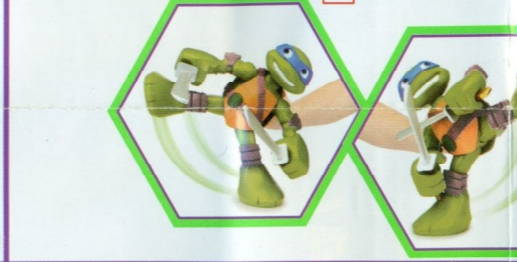

FIGURES

LEO

LEO WITH GLIDER WINGS DOJO LEO WITH FOOT SOLDIER DUMMY POLICEMAN LEO

DONNIE

DONNIE WITH LUGE ROAD RESCUE DONNIE

MIKEY

MIKEY WITH SKATEBOARD DOJO MIKEY WITH TRAINING BAG

RAPH

RAPH WITH MINIBIKE DOJO RAPH WITH SHREDDER DUMMY

BATH SQUIRTERS

6" TALKING TURTLES

15" NINJA PRACTICE PALS

LARGE FIGURES

YOU CONTROL LEO'S MOVES

PLAYSETS

ELECTRONIC TALKING ROLEPLAY